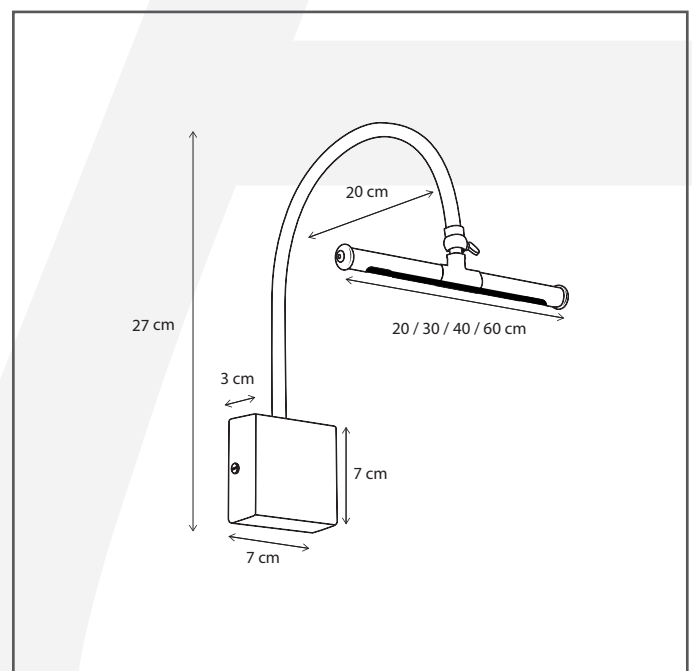

Authentage

Lighting - Verlichting - Eclairage - Beleuchtung
Belgian Design

Matisse invisible base 2700K - 20 cm

MAT327I20

General information

Location:	INDOOR
Application:	PICTURE LIGHT
Collection:	MATISSE
Material:	Frame: Brass
Finish:	Polished brass

Dimensions and weight

Length (cm):	-
Width (cm):	20
Height (cm):	11
Depth (cm):	25
Weight (kg):	4

Product Specifications

Max. Wattage circuit 1 (W):	1,4
Max. Wattage circuit 2 (W):	
Voltage (V):	230
Fitting:	
Driver included:	Yes
Transformer included:	No
Dali:	No
Color Temperature (K):	2700
Integrated LED:	Yes
Lamps included:	-
IP rating (IP):	20
Dimmability remote:	No
Dimmability on product:	No