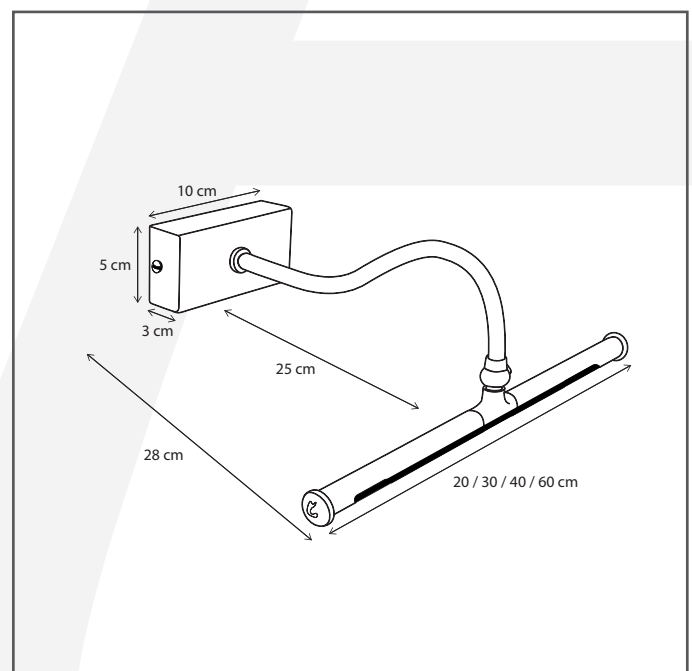

Authentage

Lighting - Verlichting - Eclairage - Beleuchtung
Belgian Design

Matisse rectangular base 2200K - 40 cm

MAT322R40

General information

Location:	INDOOR
Application:	PICTURE LIGHT
Collection:	MATISSE
Material:	Frame: Brass
Finish:	Polished brass

Dimensions and weight

Length (cm):	-
Width (cm):	40
Height (cm):	11
Depth (cm):	25
Weight (kg):	6

Product Specifications

Max. Wattage circuit 1 (W):	4,2
Max. Wattage circuit 2 (W):	
Voltage (V):	230
Fitting:	
Driver included:	Yes
Transformer included:	No
Dali:	No
Color Temperature (K):	2200
Integrated LED:	Yes
Lamps included:	-
IP rating (IP):	20
Dimmability remote:	No
Dimmability on product:	No