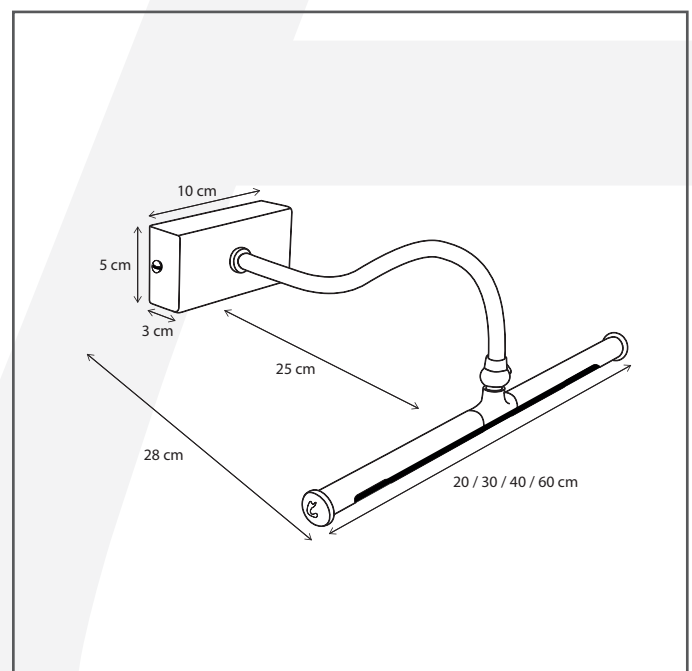

Authentage

Lighting - Verlichting - Eclairage - Beleuchtung
Belgian Design

Matisse rectangular base 2200K - 30 cm

MAT322R30

General information

Location:	INDOOR
Application:	PICTURE LIGHT
Collection:	MATISSE
Material:	Frame: Brass
Finish:	Polished brass

Dimensions and weight

Length (cm):	-
Width (cm):	30
Height (cm):	11
Depth (cm):	25
Weight (kg):	5,2

Product Specifications

Max. Wattage circuit 1 (W):	2,8
Max. Wattage circuit 2 (W):	
Voltage (V):	230
Fitting:	
Driver included:	Yes
Transformer included:	No
Dali:	No
Color Temperature (K):	2200
Integrated LED:	Yes
Lamps included:	-
IP rating (IP):	20
Dimmability remote:	No
Dimmability on product:	No