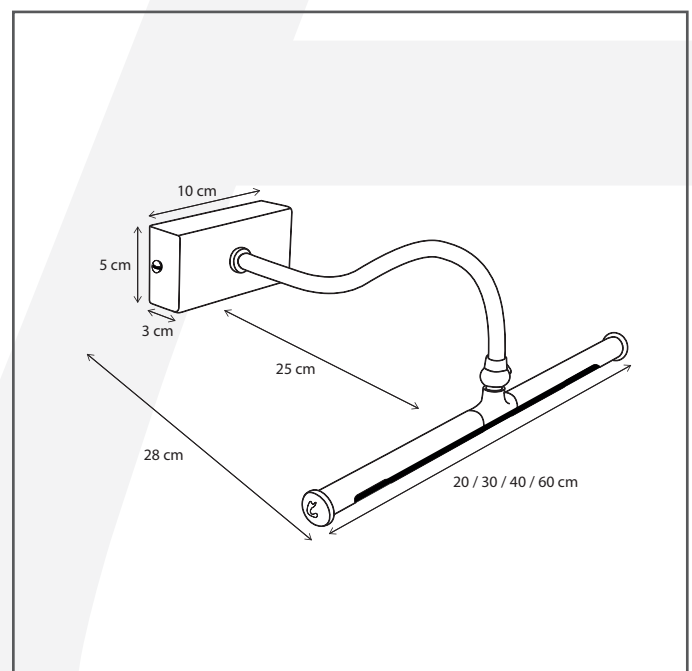

Authentage

Lighting - Verlichting - Eclairage - Beleuchtung
Belgian Design

Matisse rectangular base 2200K - 20 cm

MAT322R20

General information

| | |
|--------------|----------------|
| Location: | INDOOR |
| Application: | PICTURE LIGHT |
| Collection: | MATISSE |
| Material: | Frame: Brass |
| Finish: | Polished brass |

Dimensions and weight

| | |
|--------------|-----|
| Length (cm): | - |
| Width (cm): | 20 |
| Height (cm): | 11 |
| Depth (cm): | 25 |
| Weight (kg): | 3,9 |

Product Specifications

| | |
|-----------------------------|------|
| Max. Wattage circuit 1 (W): | 1,4 |
| Max. Wattage circuit 2 (W): | |
| Voltage (V): | 230 |
| Fitting: | |
| Driver included: | Yes |
| Transformer included: | No |
| Dali: | No |
| Color Temperature (K): | 2200 |
| Integrated LED: | Yes |
| Lamps included: | - |
| IP rating (IP): | 20 |
| Dimmability remote: | No |
| Dimmability on product: | No |