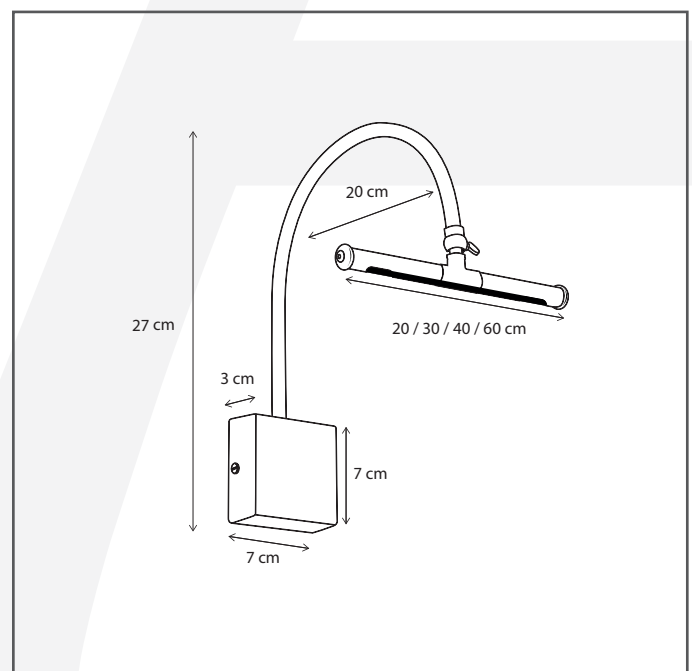

Authentage

Lighting - Verlichting - Eclairage - Beleuchtung
Belgian Design

Matisse invisible base 2200K - 60 cm

MAT322I60

General information

Location:	INDOOR
Application:	PICTURE LIGHT
Collection:	MATISSE
Material:	Frame: Brass
Finish:	Polished brass

Dimensions and weight

Length (cm):	-
Width (cm):	60
Height (cm):	11
Depth (cm):	25
Weight (kg):	7

Product Specifications

Max. Wattage circuit 1 (W):	7
Max. Wattage circuit 2 (W):	
Voltage (V):	230
Fitting:	
Driver included:	Yes
Transformer included:	No
Dali:	No
Color Temperature (K):	2200
Integrated LED:	Yes
Lamps included:	-
IP rating (IP):	20
Dimmability remote:	No
Dimmability on product:	No