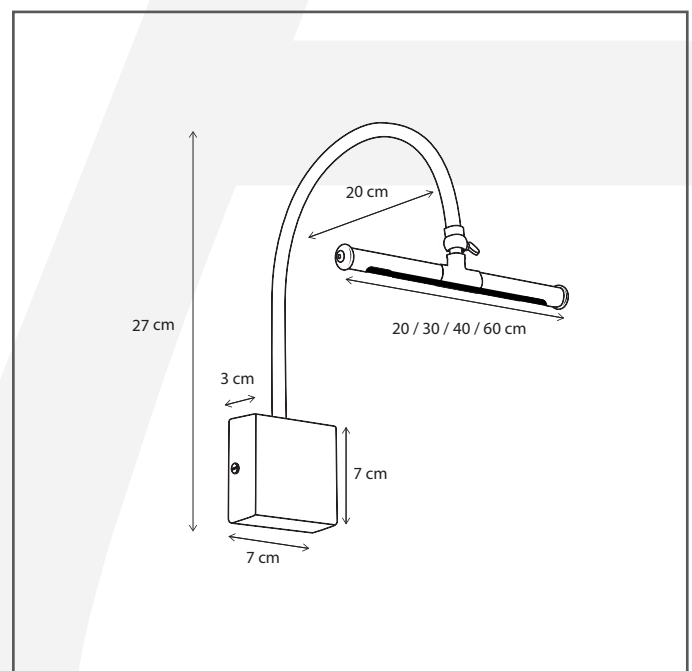

Authentage

Lighting - Verlichting - Eclairage - Beleuchtung
Belgian Design

Matisse invisible base 2200K - 40 cm

MAT322I40

General information

Location:	INDOOR
Application:	PICTURE LIGHT
Collection:	MATISSE
Material:	Frame: Brass
Finish:	Polished brass

Dimensions and weight

Length (cm):	-
Width (cm):	40
Height (cm):	11
Depth (cm):	25
Weight (kg):	6,1

Product Specifications

Max. Wattage circuit 1 (W):	4,2
Max. Wattage circuit 2 (W):	
Voltage (V):	230
Fitting:	
Driver included:	Yes
Transformer included:	No
Dali:	No
Color Temperature (K):	2200
Integrated LED:	Yes
Lamps included:	-
IP rating (IP):	20
Dimmability remote:	No
Dimmability on product:	No