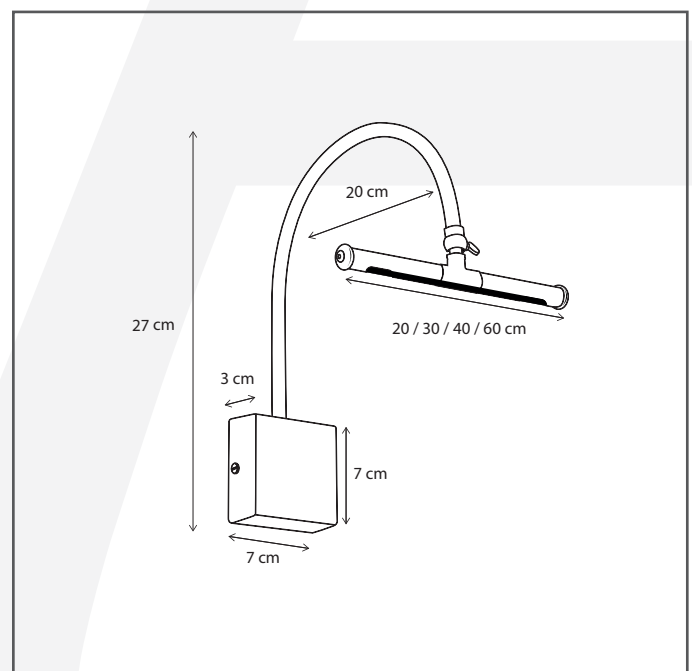

Authentage

Lighting - Verlichting - Eclairage - Beleuchtung
Belgian Design

Matisse invisible base 2200K - 30 cm

MAT322I30

General information

Location:	INDOOR
Application:	PICTURE LIGHT
Collection:	MATISSE
Material:	Frame: Brass
Finish:	Polished brass

Dimensions and weight

Length (cm):	-
Width (cm):	30
Height (cm):	11
Depth (cm):	25
Weight (kg):	5

Product Specifications

Max. Wattage circuit 1 (W):	2,8
Max. Wattage circuit 2 (W):	
Voltage (V):	230
Fitting:	
Driver included:	Yes
Transformer included:	No
Dali:	No
Color Temperature (K):	2200
Integrated LED:	Yes
Lamps included:	-
IP rating (IP):	20
Dimmability remote:	No
Dimmability on product:	No

Matisse invisible base

For further questions don't hesitate to contact us via info@authentage.be or via 0032(0)3 355 10 40.