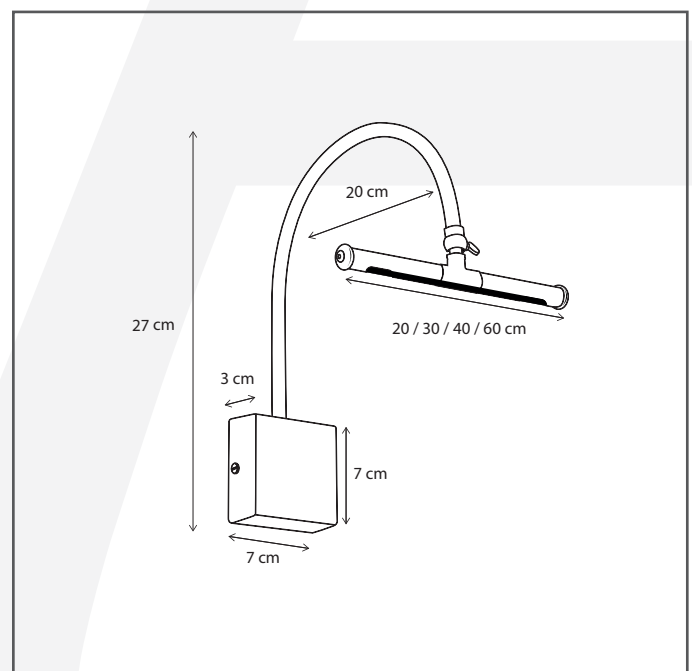

Authentage

Lighting - Verlichting - Eclairage - Beleuchtung
Belgian Design

Matisse invisible base 2200K - 20 cm

MAT322I20

General information

Location:	INDOOR
Application:	PICTURE LIGHT
Collection:	MATISSE
Material:	Frame: Brass
Finish:	Polished brass

Dimensions and weight

Length (cm):	-
Width (cm):	20
Height (cm):	11
Depth (cm):	25
Weight (kg):	4

Product Specifications

Max. Wattage circuit 1 (W):	1,4
Max. Wattage circuit 2 (W):	
Voltage (V):	230
Fitting:	
Driver included:	Yes
Transformer included:	No
Dali:	No
Color Temperature (K):	2200
Integrated LED:	Yes
Lamps included:	-
IP rating (IP):	20
Dimmability remote:	No
Dimmability on product:	No