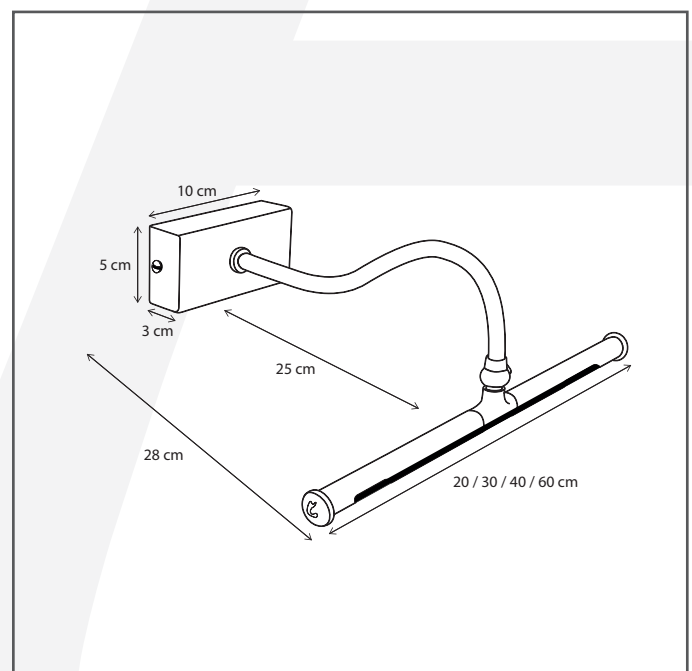

Authentage

Lighting - Verlichting - Eclairage - Beleuchtung
Belgian Design

Matisse rectangular base 2700K - 60 cm

MAT227R60

General information

Location:	INDOOR
Application:	PICTURE LIGHT
Collection:	MATISSE
Material:	Frame: Brass
Finish:	Chrome

Dimensions and weight

Length (cm):	-
Width (cm):	60
Height (cm):	11
Depth (cm):	25
Weight (kg):	7

Product Specifications

Max. Wattage circuit 1 (W):	7
Max. Wattage circuit 2 (W):	
Voltage (V):	230
Fitting:	
Driver included:	Yes
Transformer included:	No
Dali:	No
Color Temperature (K):	2700
Integrated LED:	Yes
Lamps included:	-
IP rating (IP):	20
Dimmability remote:	No
Dimmability on product:	No