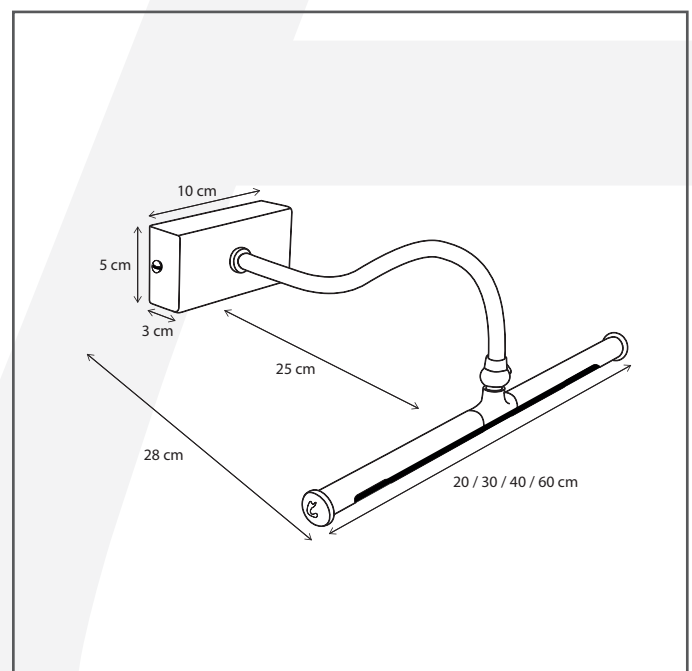

Authentage

Lighting - Verlichting - Eclairage - Beleuchtung
Belgian Design

Matisse rectangular base 2700K - 40 cm

MAT227R40

General information

Location:	INDOOR
Application:	PICTURE LIGHT
Collection:	MATISSE
Material:	Frame: Brass
Finish:	Chrome

Dimensions and weight

Length (cm):	-
Width (cm):	40
Height (cm):	11
Depth (cm):	25
Weight (kg):	6

Product Specifications

Max. Wattage circuit 1 (W):	4,2
Max. Wattage circuit 2 (W):	
Voltage (V):	230
Fitting:	
Driver included:	Yes
Transformer included:	No
Dali:	No
Color Temperature (K):	2700
Integrated LED:	Yes
Lamps included:	-
IP rating (IP):	20
Dimmability remote:	No
Dimmability on product:	No