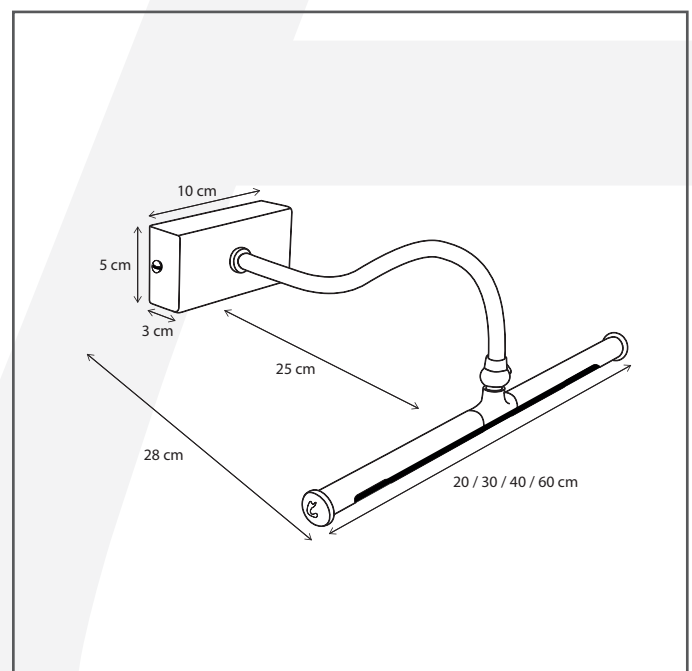

Authentage

Lighting - Verlichting - Eclairage - Beleuchtung
Belgian Design

Matisse rectangular base 2700K - 30 cm

MAT227R30

General information

Location:	INDOOR
Application:	PICTURE LIGHT
Collection:	MATISSE
Material:	Frame: Brass
Finish:	Chrome

Dimensions and weight

Length (cm):	-
Width (cm):	30
Height (cm):	11
Depth (cm):	25
Weight (kg):	5,2

Product Specifications

Max. Wattage circuit 1 (W):	2,8
Max. Wattage circuit 2 (W):	
Voltage (V):	230
Fitting:	
Driver included:	Yes
Transformer included:	No
Dali:	No
Color Temperature (K):	2700
Integrated LED:	Yes
Lamps included:	-
IP rating (IP):	20
Dimmability remote:	No
Dimmability on product:	No