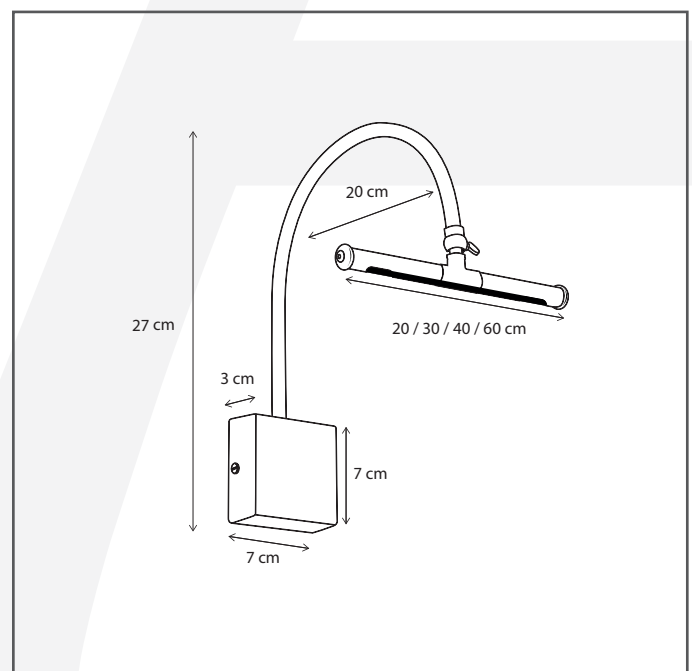

Authentage

Lighting - Verlichting - Eclairage - Beleuchtung
Belgian Design

Matisse invisible base 2700K - 60 cm

MAT227160

General information

Location:	INDOOR
Application:	PICTURE LIGHT
Collection:	MATISSE
Material:	Frame: Brass
Finish:	Chrome

Dimensions and weight

Length (cm):	-
Width (cm):	60
Height (cm):	11
Depth (cm):	25
Weight (kg):	7

Product Specifications

Max. Wattage circuit 1 (W):	7
Max. Wattage circuit 2 (W):	
Voltage (V):	230
Fitting:	
Driver included:	Yes
Transformer included:	No
Dali:	No
Color Temperature (K):	2700
Integrated LED:	Yes
Lamps included:	-
IP rating (IP):	20
Dimmability remote:	No
Dimmability on product:	No

Matisse invisible base

For further questions don't hesitate to contact us via info@authentage.be or via 0032(0)3 355 10 40.