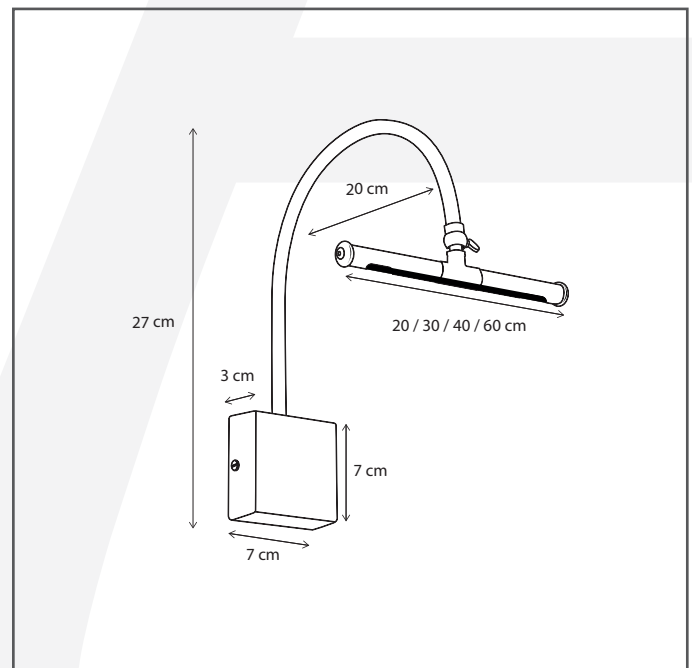

Authentage

Lighting - Verlichting - Eclairage - Beleuchtung
Belgian Design

Matisse invisible base 2700K - 40 cm

MAT227140

General information

Location:	INDOOR
Application:	PICTURE LIGHT
Collection:	MATISSE
Material:	Frame: Brass
Finish:	Chrome

Dimensions and weight

Length (cm):	-
Width (cm):	40
Height (cm):	11
Depth (cm):	25
Weight (kg):	6,1

Product Specifications

Max. Wattage circuit 1 (W):	4,2
Max. Wattage circuit 2 (W):	
Voltage (V):	230
Fitting:	
Driver included:	Yes
Transformer included:	No
Dali:	No
Color Temperature (K):	2700
Integrated LED:	Yes
Lamps included:	-
IP rating (IP):	20
Dimmability remote:	No
Dimmability on product:	No