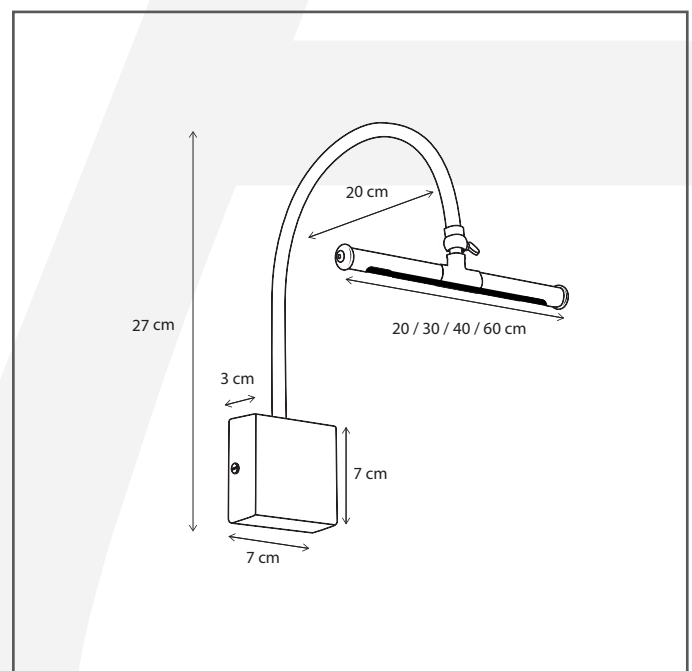

Authentage

Lighting - Verlichting - Eclairage - Beleuchtung
Belgian Design

Matisse invisible base 2700K - 30 cm

MAT227130

General information

Location:	INDOOR
Application:	PICTURE LIGHT
Collection:	MATISSE
Material:	Frame: Brass
Finish:	Chrome

Dimensions and weight

Length (cm):	-
Width (cm):	30
Height (cm):	11
Depth (cm):	25
Weight (kg):	5

Product Specifications

Max. Wattage circuit 1 (W):	2,8
Max. Wattage circuit 2 (W):	
Voltage (V):	230
Fitting:	
Driver included:	Yes
Transformer included:	No
Dali:	No
Color Temperature (K):	2700
Integrated LED:	Yes
Lamps included:	-
IP rating (IP):	20
Dimmability remote:	No
Dimmability on product:	No