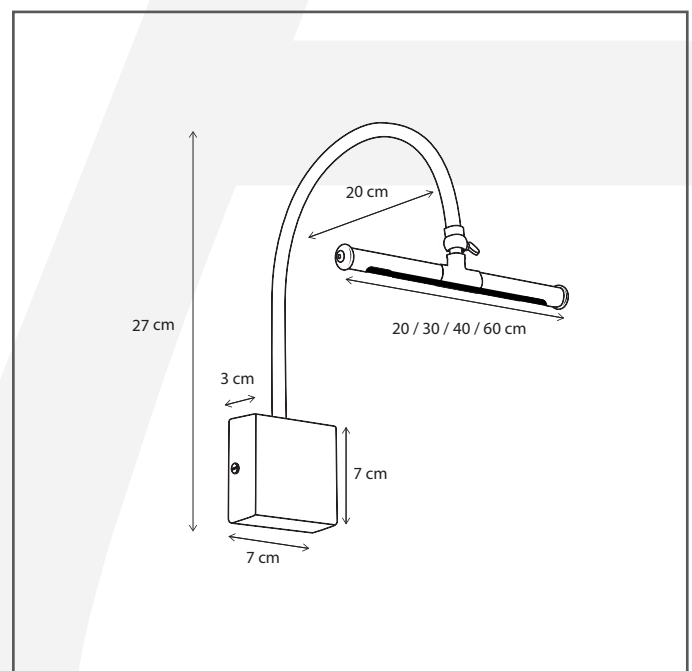

Authentage

Lighting - Verlichting - Eclairage - Beleuchtung
Belgian Design

Matisse invisible base 2700K - 20 cm

MAT227I20

General information

Location:	INDOOR
Application:	PICTURE LIGHT
Collection:	MATISSE
Material:	Frame: Brass
Finish:	Chrome

Dimensions and weight

Length (cm):	-
Width (cm):	20
Height (cm):	11
Depth (cm):	25
Weight (kg):	4

Product Specifications

Max. Wattage circuit 1 (W):	1,4
Max. Wattage circuit 2 (W):	
Voltage (V):	230
Fitting:	
Driver included:	Yes
Transformer included:	No
Dali:	No
Color Temperature (K):	2700
Integrated LED:	Yes
Lamps included:	-
IP rating (IP):	20
Dimmability remote:	No
Dimmability on product:	No