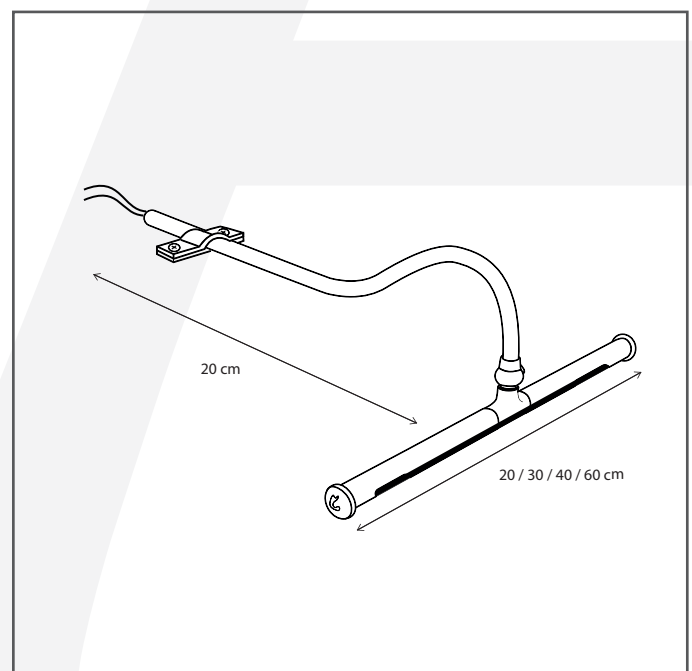

Authentage

Lighting - Verlichting - Eclairage - Beleuchtung
Belgian Design

Matisse cabinet mounted 2700K - 40 cm

MAT227C40

General information

Location:	INDOOR
Application:	PICTURE LIGHT
Collection:	MATISSE
Material:	Frame: Brass
Finish:	Chrome

Dimensions and weight

Length (cm):	-
Width (cm):	40
Height (cm):	11
Depth (cm):	22
Weight (kg):	3,5

Product Specifications

Max. Wattage circuit 1 (W):	4,2
Max. Wattage circuit 2 (W):	
Voltage (V):	24
Fitting:	
Driver included:	No
Transformer included:	No
Dali:	No
Color Temperature (K):	2700
Integrated LED:	Yes
Lamps included:	-
IP rating (IP):	20
Dimmability remote:	No
Dimmability on product:	No