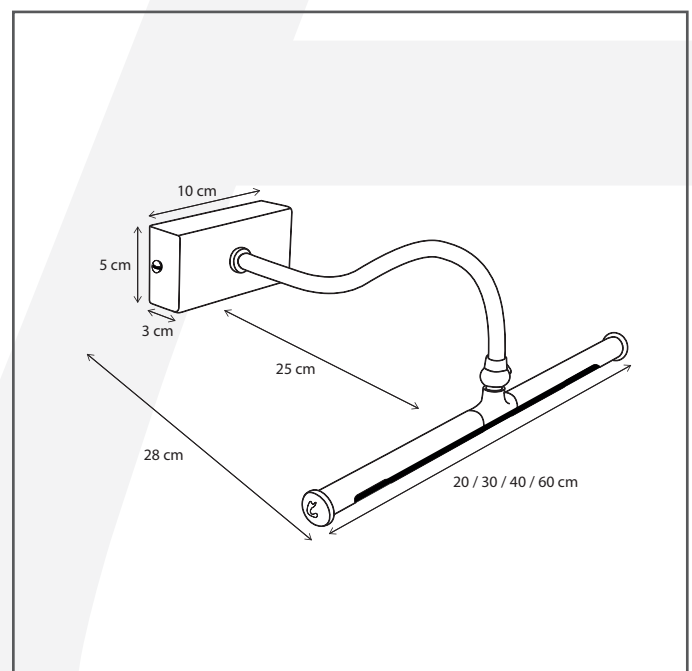

Authentage

Lighting - Verlichting - Eclairage - Beleuchtung
Belgian Design

Matisse rectangular base 2200K - 60 cm

MAT222R60

General information

Location:	INDOOR
Application:	PICTURE LIGHT
Collection:	MATISSE
Material:	Frame: Brass
Finish:	Chrome

Dimensions and weight

Length (cm):	-
Width (cm):	60
Height (cm):	11
Depth (cm):	25
Weight (kg):	7

Product Specifications

Max. Wattage circuit 1 (W):	7
Max. Wattage circuit 2 (W):	
Voltage (V):	230
Fitting:	
Driver included:	Yes
Transformer included:	No
Dali:	No
Color Temperature (K):	2200
Integrated LED:	Yes
Lamps included:	-
IP rating (IP):	20
Dimmability remote:	No
Dimmability on product:	No

Matisse rectangular base

For further questions don't hesitate to contact us via info@authentage.be or via 0032(0)3 355 10 40.