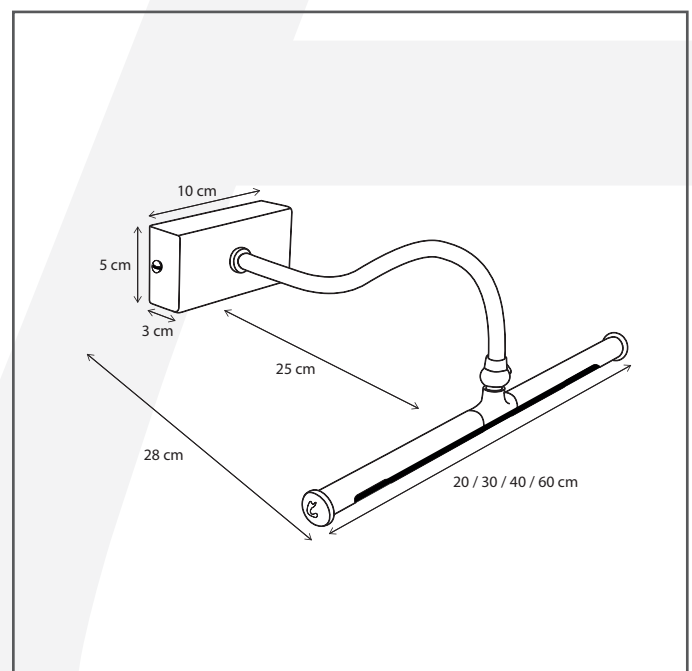

Authentage

Lighting - Verlichting - Eclairage - Beleuchtung
Belgian Design

Matisse rectangular base 2200K - 40 cm

MAT222R40

General information

Location:	INDOOR
Application:	PICTURE LIGHT
Collection:	MATISSE
Material:	Frame: Brass
Finish:	Chrome

Dimensions and weight

Length (cm):	-
Width (cm):	40
Height (cm):	11
Depth (cm):	25
Weight (kg):	6

Product Specifications

Max. Wattage circuit 1 (W):	4,2
Max. Wattage circuit 2 (W):	
Voltage (V):	230
Fitting:	
Driver included:	Yes
Transformer included:	No
Dali:	No
Color Temperature (K):	2200
Integrated LED:	Yes
Lamps included:	-
IP rating (IP):	20
Dimmability remote:	No
Dimmability on product:	No

Matisse rectangular base

For further questions don't hesitate to contact us via info@authentage.be or via 0032(0)3 355 10 40.