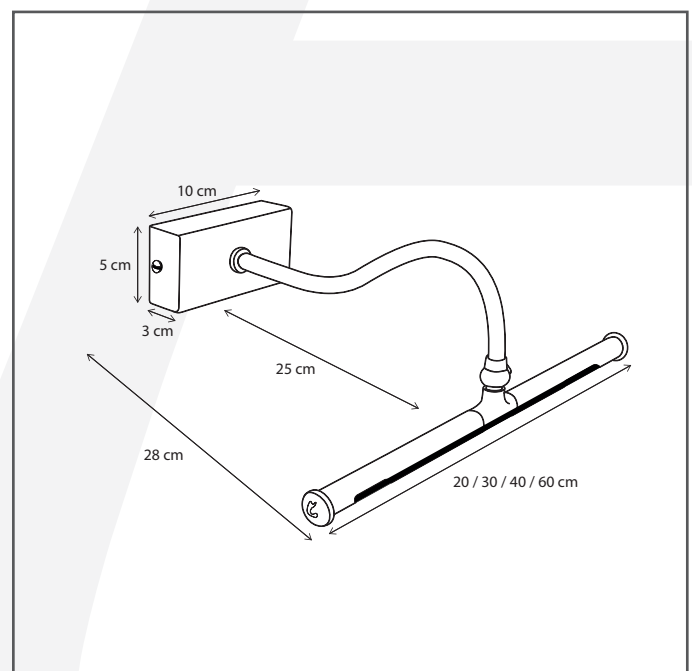

Authentage

Lighting - Verlichting - Eclairage - Beleuchtung
Belgian Design

Matisse rectangular base 2200K - 20 cm

MAT222R20

General information

Location:	INDOOR
Application:	PICTURE LIGHT
Collection:	MATISSE
Material:	Frame: Brass
Finish:	Chrome

Dimensions and weight

Length (cm):	-
Width (cm):	20
Height (cm):	11
Depth (cm):	25
Weight (kg):	3,9

Product Specifications

Max. Wattage circuit 1 (W):	1,4
Max. Wattage circuit 2 (W):	
Voltage (V):	230
Fitting:	
Driver included:	Yes
Transformer included:	No
Dali:	No
Color Temperature (K):	2200
Integrated LED:	Yes
Lamps included:	-
IP rating (IP):	20
Dimmability remote:	No
Dimmability on product:	No

Matisse rectangular base

For further questions don't hesitate to contact us via info@authentage.be or via 0032(0)3 355 10 40.