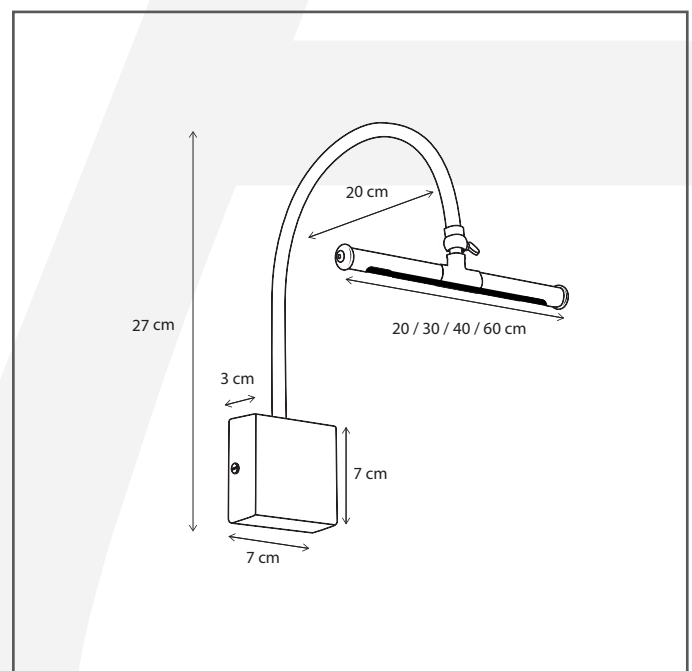

Authentage

Lighting - Verlichting - Eclairage - Beleuchtung
Belgian Design

Matisse invisible base 2200K - 60 cm

MAT222160

General information

Location:	INDOOR
Application:	PICTURE LIGHT
Collection:	MATISSE
Material:	Frame: Brass
Finish:	Chrome

Dimensions and weight

Length (cm):	-
Width (cm):	60
Height (cm):	11
Depth (cm):	25
Weight (kg):	7

Product Specifications

Max. Wattage circuit 1 (W):	7
Max. Wattage circuit 2 (W):	
Voltage (V):	230
Fitting:	
Driver included:	Yes
Transformer included:	No
Dali:	No
Color Temperature (K):	2200
Integrated LED:	Yes
Lamps included:	-
IP rating (IP):	20
Dimmability remote:	No
Dimmability on product:	No