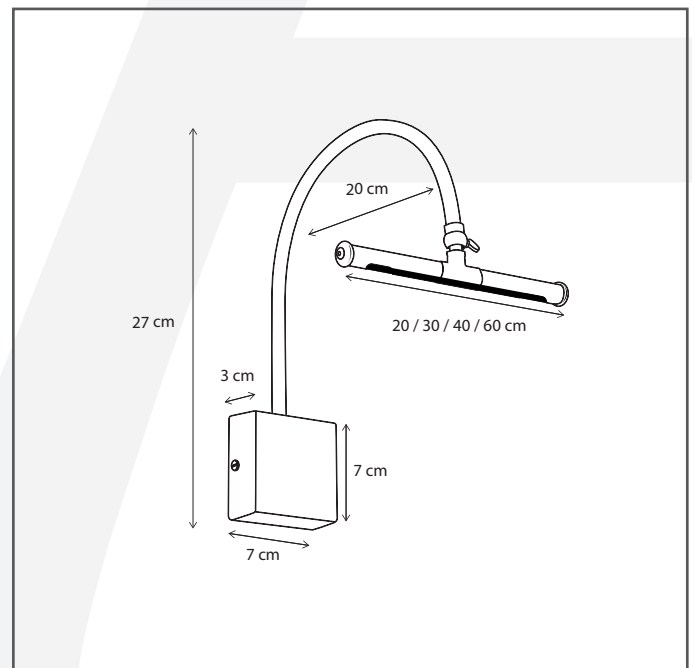

Authentage

Lighting - Verlichting - Eclairage - Beleuchtung
Belgian Design

Matisse invisible base 2200K - 40 cm

MAT222140

General information

Location:	INDOOR
Application:	PICTURE LIGHT
Collection:	MATISSE
Material:	Frame: Brass
Finish:	Chrome

Dimensions and weight

Length (cm):	-
Width (cm):	40
Height (cm):	11
Depth (cm):	25
Weight (kg):	6,1

Product Specifications

Max. Wattage circuit 1 (W):	4,2
Max. Wattage circuit 2 (W):	
Voltage (V):	230
Fitting:	
Driver included:	Yes
Transformer included:	No
Dali:	No
Color Temperature (K):	2200
Integrated LED:	Yes
Lamps included:	-
IP rating (IP):	20
Dimmability remote:	No
Dimmability on product:	No

Matisse invisible base

For further questions don't hesitate to contact us via info@authentage.be or via 0032(0)3 355 10 40.