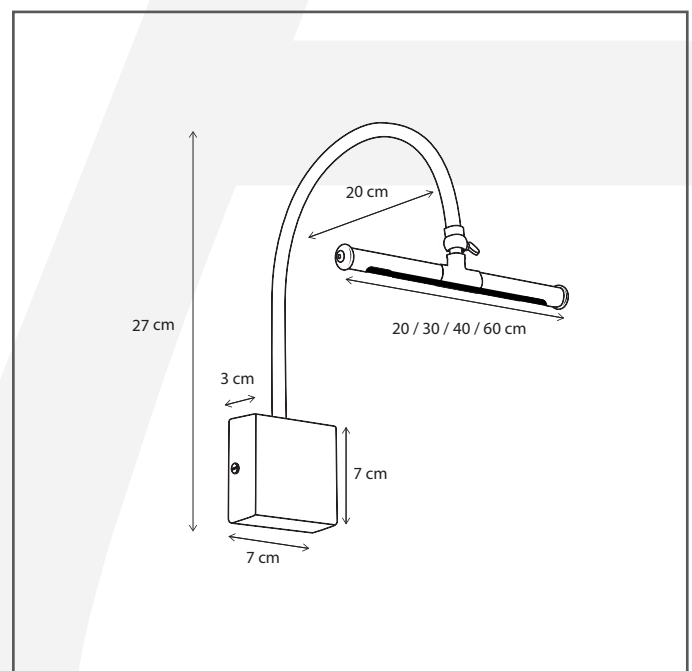

Authentage

Lighting - Verlichting - Eclairage - Beleuchtung
Belgian Design

Matisse invisible base 2200K - 30 cm

MAT222130

General information

Location:	INDOOR
Application:	PICTURE LIGHT
Collection:	MATISSE
Material:	Frame: Brass
Finish:	Chrome

Dimensions and weight

Length (cm):	-
Width (cm):	30
Height (cm):	11
Depth (cm):	25
Weight (kg):	5

Product Specifications

Max. Wattage circuit 1 (W):	2,8
Max. Wattage circuit 2 (W):	
Voltage (V):	230
Fitting:	
Driver included:	Yes
Transformer included:	No
Dali:	No
Color Temperature (K):	2200
Integrated LED:	Yes
Lamps included:	-
IP rating (IP):	20
Dimmability remote:	No
Dimmability on product:	No