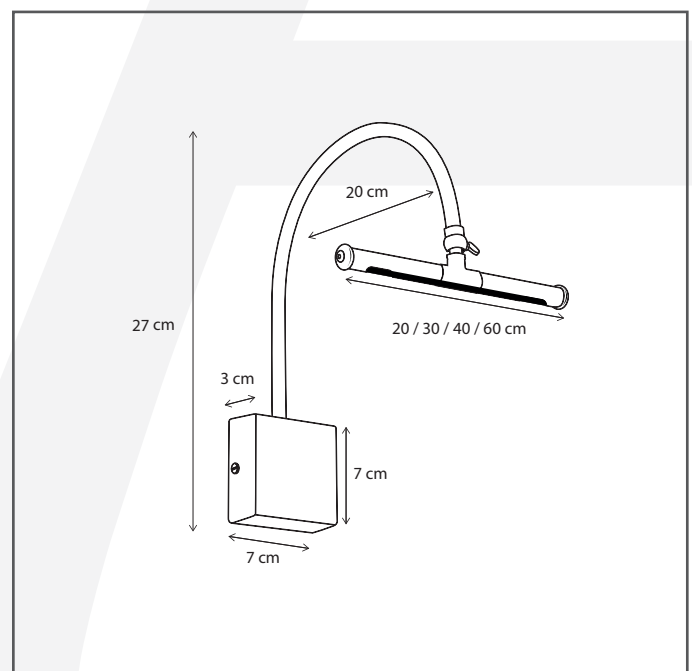

Authentage

Lighting - Verlichting - Eclairage - Beleuchtung
Belgian Design

Matisse invisible base 2200K - 20 cm

MAT222I20

General information

Location:	INDOOR
Application:	PICTURE LIGHT
Collection:	MATISSE
Material:	Frame: Brass
Finish:	Chrome

Dimensions and weight

Length (cm):	-
Width (cm):	20
Height (cm):	11
Depth (cm):	25
Weight (kg):	0,5

Product Specifications

Max. Wattage circuit 1 (W):	1,4
Max. Wattage circuit 2 (W):	
Voltage (V):	230
Fitting:	
Driver included:	Yes
Transformer included:	No
Dali:	No
Color Temperature (K):	2200
Integrated LED:	Yes
Lamps included:	-
IP rating (IP):	20
Dimmability remote:	No
Dimmability on product:	No