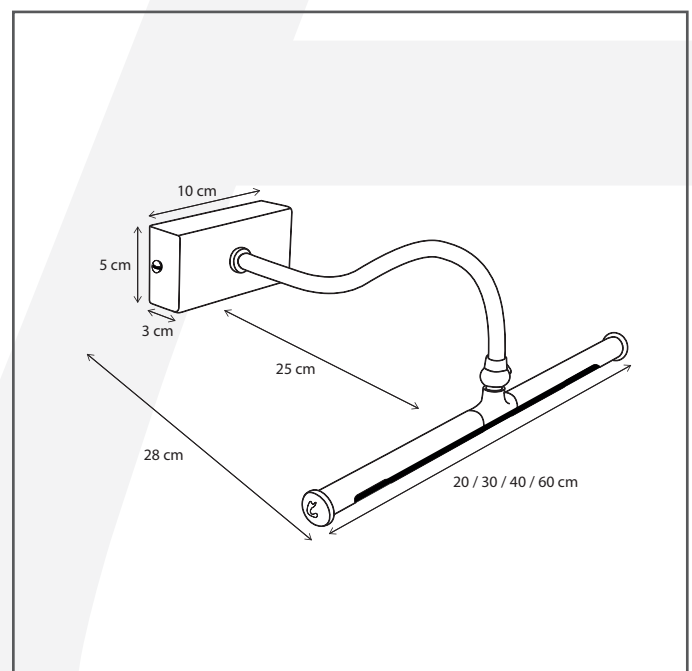

Authentage

Lighting - Verlichting - Eclairage - Beleuchtung
Belgian Design

Matisse rectangular base 2700K - 40 cm

MAT127R40

General information

Location:	INDOOR
Application:	PICTURE LIGHT
Collection:	MATISSE
Material:	Frame: Brass
Finish:	Brushed nickel

Dimensions and weight

Length (cm):	-
Width (cm):	40
Height (cm):	11
Depth (cm):	25
Weight (kg):	6

Product Specifications

Max. Wattage circuit 1 (W):	4,2
Max. Wattage circuit 2 (W):	
Voltage (V):	230
Fitting:	
Driver included:	Yes
Transformer included:	No
Dali:	No
Color Temperature (K):	2700
Integrated LED:	Yes
Lamps included:	-
IP rating (IP):	20
Dimmability remote:	No
Dimmability on product:	No