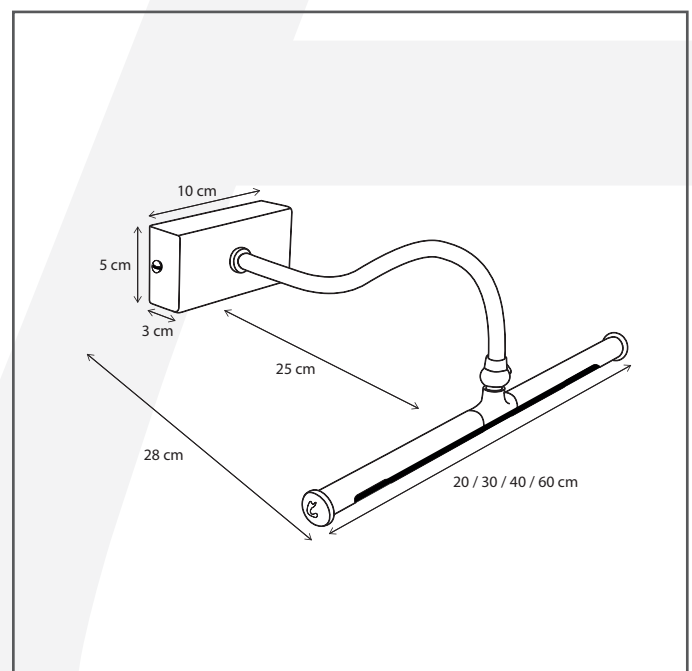

Authentage

Lighting - Verlichting - Eclairage - Beleuchtung
Belgian Design

Matisse rectangular base 2700K - 30 cm

MAT127R30

General information

Location:	INDOOR
Application:	PICTURE LIGHT
Collection:	MATISSE
Material:	Frame: Brass
Finish:	Brushed nickel

Dimensions and weight

Length (cm):	-
Width (cm):	30
Height (cm):	11
Depth (cm):	25
Weight (kg):	5,2

Product Specifications

Max. Wattage circuit 1 (W):	2,8
Max. Wattage circuit 2 (W):	
Voltage (V):	230
Fitting:	
Driver included:	Yes
Transformer included:	No
Dali:	No
Color Temperature (K):	2700
Integrated LED:	Yes
Lamps included:	-
IP rating (IP):	20
Dimmability remote:	No
Dimmability on product:	No