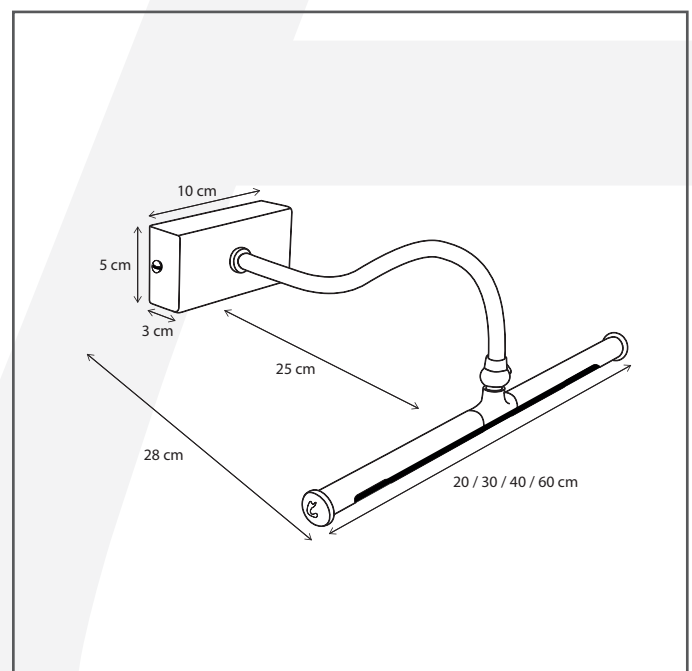

Authentage

Lighting - Verlichting - Eclairage - Beleuchtung
Belgian Design

Matisse rectangular base 2700K - 20 cm

MAT127R20

General information

Location:	INDOOR
Application:	PICTURE LIGHT
Collection:	MATISSE
Material:	Frame: Brass
Finish:	Brushed nickel

Dimensions and weight

Length (cm):	-
Width (cm):	20
Height (cm):	11
Depth (cm):	25
Weight (kg):	3,9

Product Specifications

Max. Wattage circuit 1 (W):	1,4
Max. Wattage circuit 2 (W):	
Voltage (V):	230
Fitting:	
Driver included:	Yes
Transformer included:	No
Dali:	No
Color Temperature (K):	2700
Integrated LED:	Yes
Lamps included:	-
IP rating (IP):	20
Dimmability remote:	No
Dimmability on product:	No