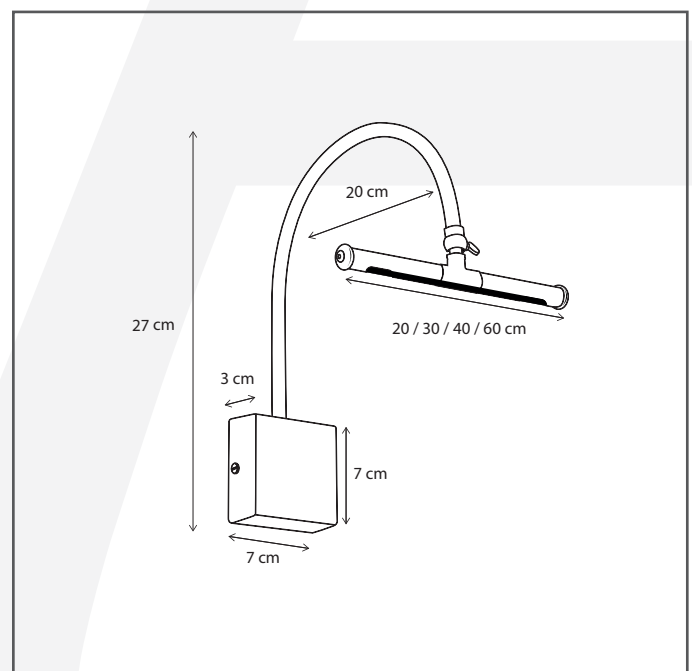

Authentage

Lighting - Verlichting - Eclairage - Beleuchtung
Belgian Design

Matisse invisible base 2700K - 60 cm

MAT127I60

General information

Location:	INDOOR
Application:	PICTURE LIGHT
Collection:	MATISSE
Material:	Frame: Brass
Finish:	Brushed nickel

Dimensions and weight

Length (cm):	-
Width (cm):	60
Height (cm):	28
Depth (cm):	20
Weight (kg):	7

Product Specifications

Max. Wattage circuit 1 (W):	7
Max. Wattage circuit 2 (W):	
Voltage (V):	230
Fitting:	
Driver included:	Yes
Transformer included:	No
Dali:	No
Color Temperature (K):	2700
Integrated LED:	Yes
Lamps included:	-
IP rating (IP):	20
Dimmability remote:	No
Dimmability on product:	No