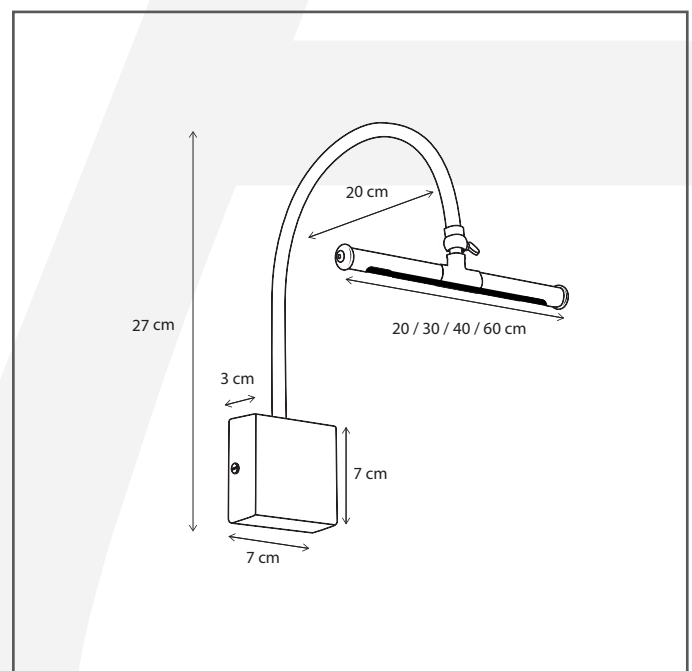

Authentage

Lighting - Verlichting - Eclairage - Beleuchtung
Belgian Design

Matisse invisible base 2700K - 40 cm

MAT127I40

General information

Location:	INDOOR
Application:	PICTURE LIGHT
Collection:	MATISSE
Material:	Frame: Brass
Finish:	Brushed nickel

Dimensions and weight

Length (cm):	-
Width (cm):	40
Height (cm):	28
Depth (cm):	20
Weight (kg):	6,1

Product Specifications

Max. Wattage circuit 1 (W):	4,2
Max. Wattage circuit 2 (W):	
Voltage (V):	230
Fitting:	
Driver included:	Yes
Transformer included:	No
Dali:	No
Color Temperature (K):	2700
Integrated LED:	Yes
Lamps included:	-
IP rating (IP):	20
Dimmability remote:	No
Dimmability on product:	No