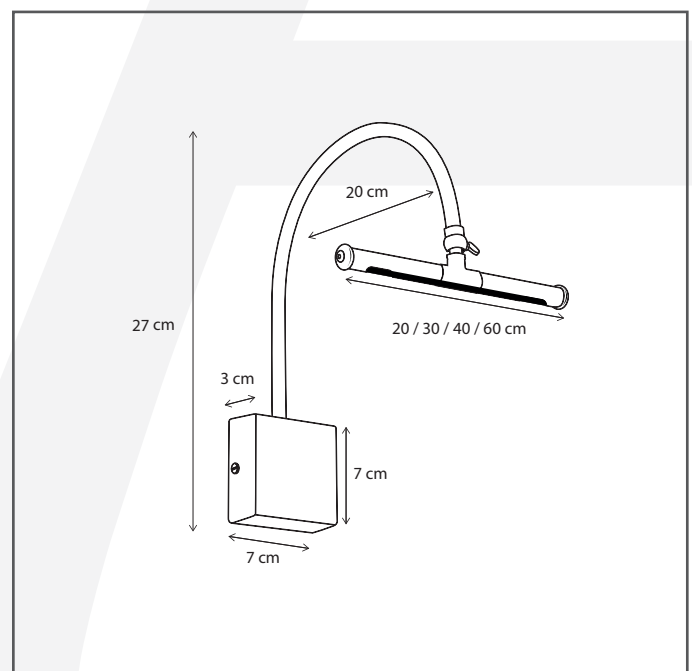

Authentage

Lighting - Verlichting - Eclairage - Beleuchtung
Belgian Design

Matisse invisible base 2700K - 30 cm

MAT127I30

General information

Location:	INDOOR
Application:	PICTURE LIGHT
Collection:	MATISSE
Material:	Frame: Brass
Finish:	Brushed nickel

Dimensions and weight

Length (cm):	-
Width (cm):	30
Height (cm):	28
Depth (cm):	20
Weight (kg):	5

Product Specifications

Max. Wattage circuit 1 (W):	2,8
Max. Wattage circuit 2 (W):	
Voltage (V):	230
Fitting:	
Driver included:	Yes
Transformer included:	No
Dali:	No
Color Temperature (K):	2700
Integrated LED:	Yes
Lamps included:	-
IP rating (IP):	20
Dimmability remote:	No
Dimmability on product:	No

Matisse invisible base

For further questions don't hesitate to contact us via info@authentage.be or via 0032(0)3 355 10 40.