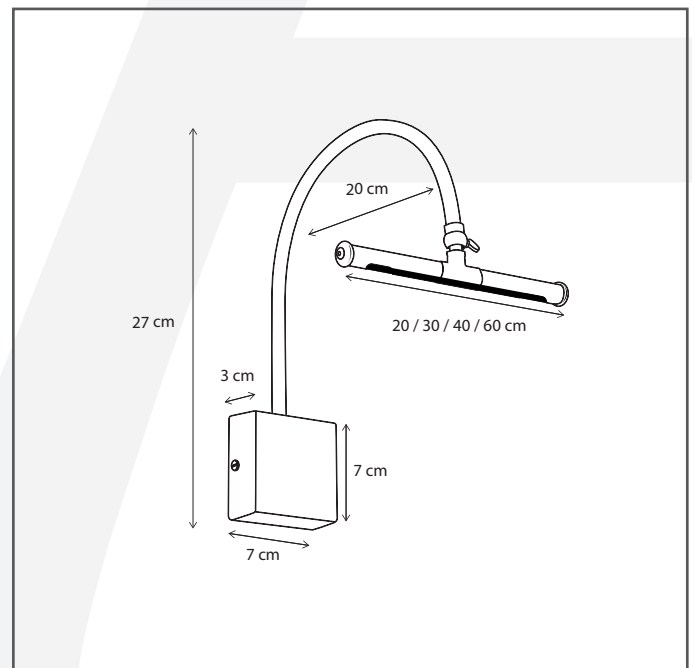

Authentage

Lighting - Verlichting - Eclairage - Beleuchtung
Belgian Design

Matisse invisible base 2700K - 20 cm

MAT127I20

General information

Location:	INDOOR
Application:	PICTURE LIGHT
Collection:	MATISSE
Material:	Frame: Brass
Finish:	Brushed nickel

Dimensions and weight

Length (cm):	-
Width (cm):	20
Height (cm):	28
Depth (cm):	20
Weight (kg):	4

Product Specifications

Max. Wattage circuit 1 (W):	1,4
Max. Wattage circuit 2 (W):	
Voltage (V):	230
Fitting:	
Driver included:	Yes
Transformer included:	No
Dali:	No
Color Temperature (K):	2700
Integrated LED:	Yes
Lamps included:	-
IP rating (IP):	20
Dimmability remote:	No
Dimmability on product:	No