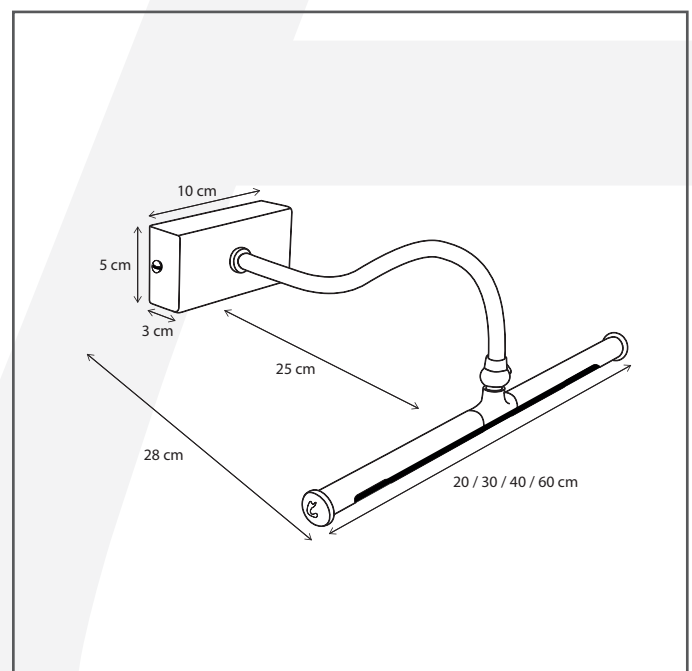

Authentage

Lighting - Verlichting - Eclairage - Beleuchtung
Belgian Design

Matisse rectangular base 2200K - 60 cm

MAT122R60

General information

Location:	INDOOR
Application:	PICTURE LIGHT
Collection:	MATISSE
Material:	Frame: Brass
Finish:	Brushed nickel

Dimensions and weight

Length (cm):	-
Width (cm):	60
Height (cm):	11
Depth (cm):	25
Weight (kg):	7

Product Specifications

Max. Wattage circuit 1 (W):	7
Max. Wattage circuit 2 (W):	
Voltage (V):	230
Fitting:	
Driver included:	Yes
Transformer included:	No
Dali:	No
Color Temperature (K):	2200
Integrated LED:	Yes
Lamps included:	-
IP rating (IP):	20
Dimmability remote:	No
Dimmability on product:	No