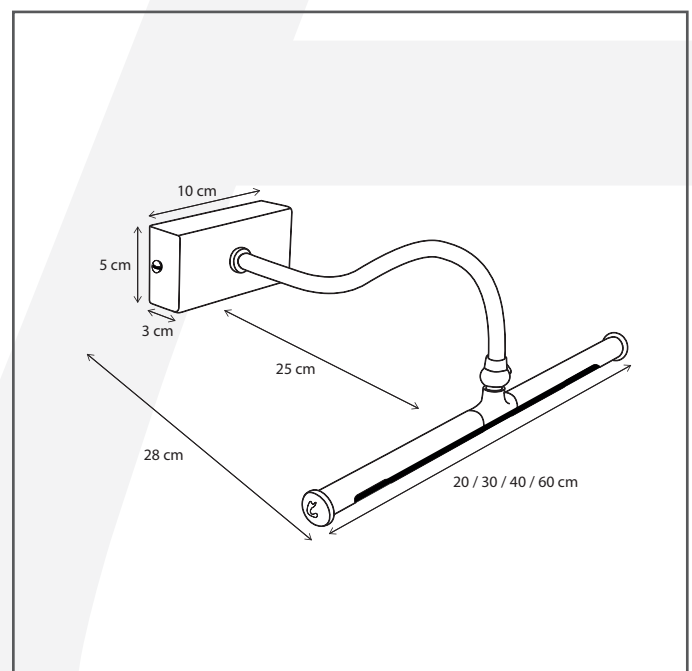

Authentage

Lighting - Verlichting - Eclairage - Beleuchtung
Belgian Design

Matisse rectangular base 2200K - 30 cm

MAT122R30

General information

Location:	INDOOR
Application:	PICTURE LIGHT
Collection:	MATISSE
Material:	Frame: Brass
Finish:	Brushed nickel

Dimensions and weight

Length (cm):	-
Width (cm):	30
Height (cm):	11
Depth (cm):	25
Weight (kg):	5,2

Product Specifications

Max. Wattage circuit 1 (W):	2,8
Max. Wattage circuit 2 (W):	
Voltage (V):	230
Fitting:	
Driver included:	Yes
Transformer included:	No
Dali:	No
Color Temperature (K):	2200
Integrated LED:	Yes
Lamps included:	-
IP rating (IP):	20
Dimmability remote:	No
Dimmability on product:	No