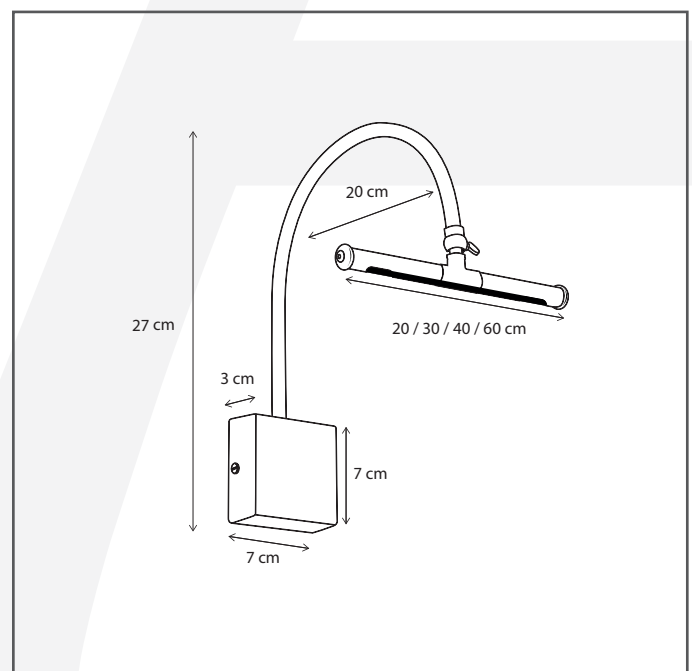

Authentage

Lighting - Verlichting - Eclairage - Beleuchtung
Belgian Design

Matisse invisible base 2200K - 60 cm

MAT122I60

General information

Location:	INDOOR
Application:	PICTURE LIGHT
Collection:	MATISSE
Material:	Frame: Brass
Finish:	Brushed nickel

Dimensions and weight

Length (cm):	-
Width (cm):	60
Height (cm):	28
Depth (cm):	20
Weight (kg):	7

Product Specifications

Max. Wattage circuit 1 (W):	7
Max. Wattage circuit 2 (W):	
Voltage (V):	230
Fitting:	
Driver included:	Yes
Transformer included:	No
Dali:	No
Color Temperature (K):	2200
Integrated LED:	Yes
Lamps included:	-
IP rating (IP):	20
Dimmability remote:	No
Dimmability on product:	No