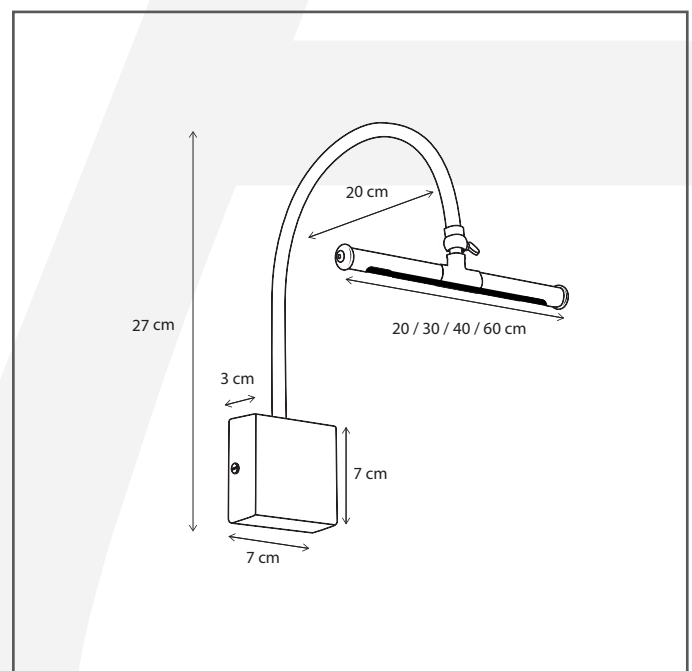

Authentage

Lighting - Verlichting - Eclairage - Beleuchtung
Belgian Design

Matisse invisible base 2200K - 40 cm

MAT122I40

General information

Location:	INDOOR
Application:	PICTURE LIGHT
Collection:	MATISSE
Material:	Frame: Brass
Finish:	Brushed nickel

Dimensions and weight

Length (cm):	-
Width (cm):	40
Height (cm):	28
Depth (cm):	20
Weight (kg):	6,1

Product Specifications

Max. Wattage circuit 1 (W):	4,2
Max. Wattage circuit 2 (W):	
Voltage (V):	230
Fitting:	
Driver included:	Yes
Transformer included:	No
Dali:	No
Color Temperature (K):	2200
Integrated LED:	Yes
Lamps included:	-
IP rating (IP):	20
Dimmability remote:	No
Dimmability on product:	No