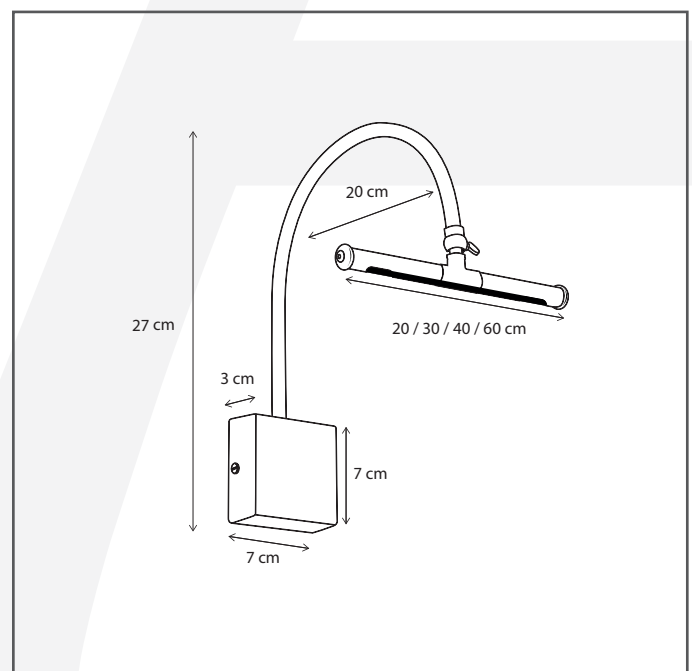

Authentage

Lighting - Verlichting - Eclairage - Beleuchtung
Belgian Design

Matisse invisible base 2200K - 30 cm

MAT122I30

General information

Location:	INDOOR
Application:	PICTURE LIGHT
Collection:	MATISSE
Material:	Frame: Brass
Finish:	Brushed nickel

Dimensions and weight

Length (cm):	-
Width (cm):	30
Height (cm):	28
Depth (cm):	20
Weight (kg):	5

Product Specifications

Max. Wattage circuit 1 (W):	2,8
Max. Wattage circuit 2 (W):	
Voltage (V):	230
Fitting:	
Driver included:	Yes
Transformer included:	No
Dali:	No
Color Temperature (K):	2200
Integrated LED:	Yes
Lamps included:	-
IP rating (IP):	20
Dimmability remote:	No
Dimmability on product:	No