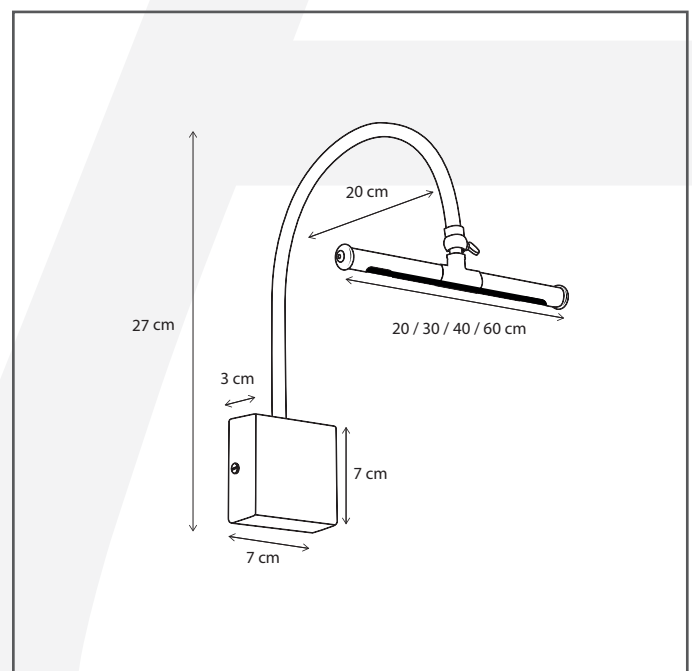

Authentage

Lighting - Verlichting - Eclairage - Beleuchtung
Belgian Design

Matisse invisible base 2200K - 20 cm

MAT122I20

General information

Location:	INDOOR
Application:	PICTURE LIGHT
Collection:	MATISSE
Material:	Frame: Brass
Finish:	Brushed nickel

Dimensions and weight

Length (cm):	-
Width (cm):	20
Height (cm):	28
Depth (cm):	20
Weight (kg):	4

Product Specifications

Max. Wattage circuit 1 (W):	1,4
Max. Wattage circuit 2 (W):	
Voltage (V):	230
Fitting:	
Driver included:	Yes
Transformer included:	No
Dali:	No
Color Temperature (K):	2200
Integrated LED:	Yes
Lamps included:	-
IP rating (IP):	20
Dimmability remote:	No
Dimmability on product:	No