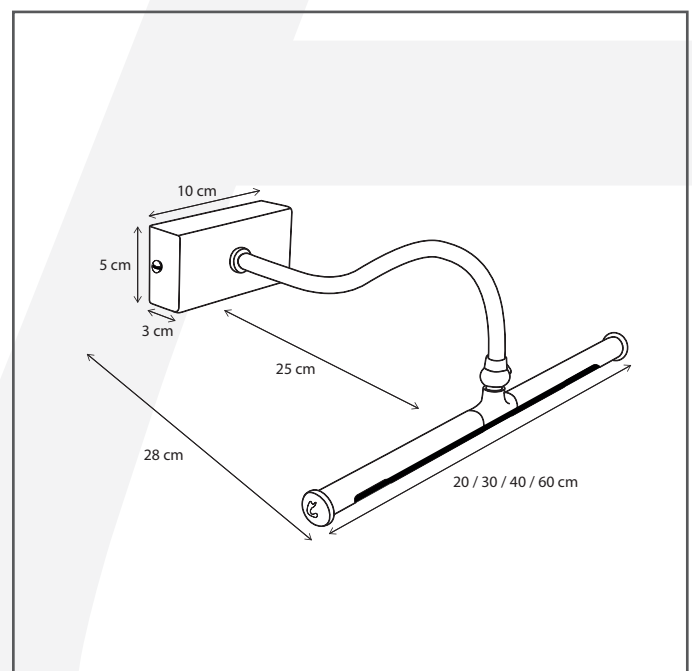

Authentage

Lighting - Verlichting - Eclairage - Beleuchtung
Belgian Design

Matisse rectangular base 2700K - 60 cm

MAT027R60

General information

Location:	INDOOR
Application:	PICTURE LIGHT
Collection:	MATISSE
Material:	Frame: Brass
Finish:	Bronze

Dimensions and weight

Length (cm):	-
Width (cm):	60
Height (cm):	11
Depth (cm):	25
Weight (kg):	0,4

Product Specifications

Max. Wattage circuit 1 (W):	7
Max. Wattage circuit 2 (W):	
Voltage (V):	230
Fitting:	
Driver included:	Yes
Transformer included:	No
Dali:	No
Color Temperature (K):	2700
Integrated LED:	Yes
Lamps included:	-
IP rating (IP):	20
Dimmability remote:	No
Dimmability on product:	No