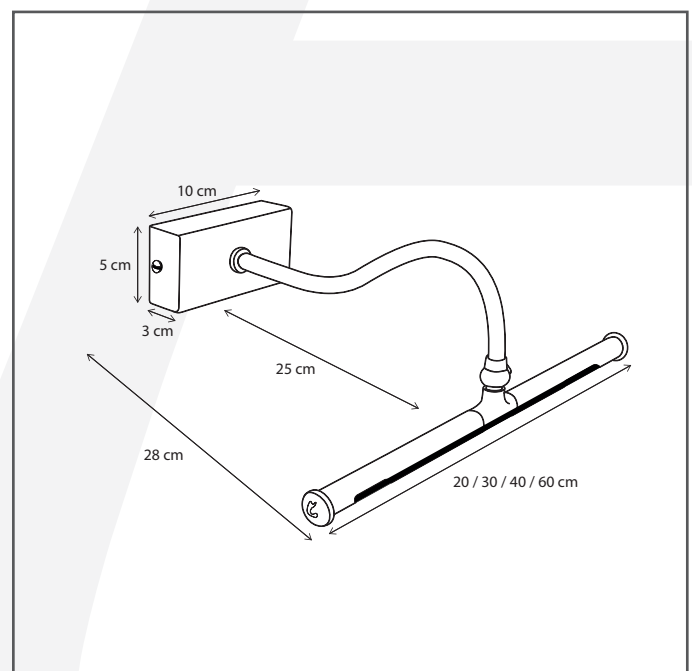

Authentage

Lighting - Verlichting - Eclairage - Beleuchtung
Belgian Design

Matisse rectangular base 2700K - 40 cm

MAT027R40

General information

Location:	INDOOR
Application:	PICTURE LIGHT
Collection:	MATISSE
Material:	Frame: Brass
Finish:	Bronze

Dimensions and weight

Length (cm):	-
Width (cm):	40
Height (cm):	11
Depth (cm):	25
Weight (kg):	0,4

Product Specifications

Max. Wattage circuit 1 (W):	4,2
Max. Wattage circuit 2 (W):	
Voltage (V):	230
Fitting:	
Driver included:	Yes
Transformer included:	No
Dali:	No
Color Temperature (K):	2700
Integrated LED:	Yes
Lamps included:	-
IP rating (IP):	20
Dimmability remote:	No
Dimmability on product:	No