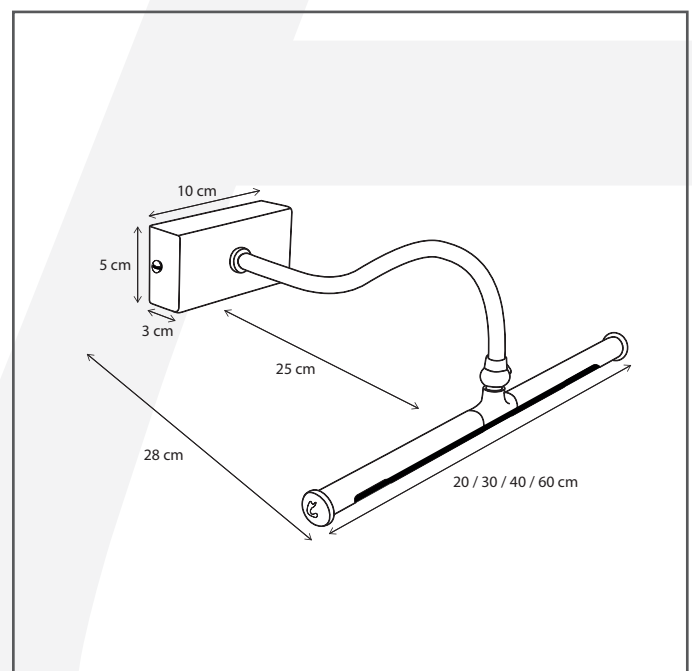

Authentage

Lighting - Verlichting - Eclairage - Beleuchtung
Belgian Design

Matisse rectangular base 2700K - 30 cm

MAT027R30

General information

Location:	INDOOR
Application:	PICTURE LIGHT
Collection:	MATISSE
Material:	Frame: Brass
Finish:	Bronze

Dimensions and weight

Length (cm):	-
Width (cm):	30
Height (cm):	11
Depth (cm):	25
Weight (kg):	0,4

Product Specifications

Max. Wattage circuit 1 (W):	2,8
Max. Wattage circuit 2 (W):	
Voltage (V):	230
Fitting:	
Driver included:	Yes
Transformer included:	No
Dali:	No
Color Temperature (K):	2700
Integrated LED:	Yes
Lamps included:	-
IP rating (IP):	20
Dimmability remote:	No
Dimmability on product:	No