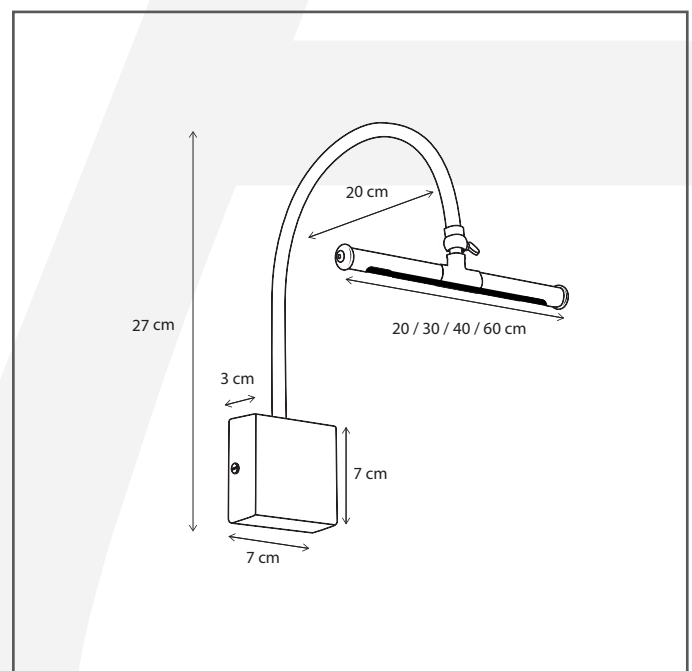

Authentage

Lighting - Verlichting - Eclairage - Beleuchtung
Belgian Design

Matisse invisible base 2700K - 40 cm

MAT027140

General information

| | |
|--------------|---------------|
| Location: | INDOOR |
| Application: | PICTURE LIGHT |
| Collection: | MATISSE |
| Material: | Frame: Brass |
| Finish: | Bronze |

Dimensions and weight

| | |
|--------------|-----|
| Length (cm): | - |
| Width (cm): | 40 |
| Height (cm): | 28 |
| Depth (cm): | 20 |
| Weight (kg): | 0,5 |

Product Specifications

| | |
|-----------------------------|------|
| Max. Wattage circuit 1 (W): | 4,2 |
| Max. Wattage circuit 2 (W): | |
| Voltage (V): | 230 |
| Fitting: | |
| Driver included: | Yes |
| Transformer included: | No |
| Dali: | No |
| Color Temperature (K): | 2700 |
| Integrated LED: | Yes |
| Lamps included: | - |
| IP rating (IP): | 20 |
| Dimmability remote: | No |
| Dimmability on product: | No |