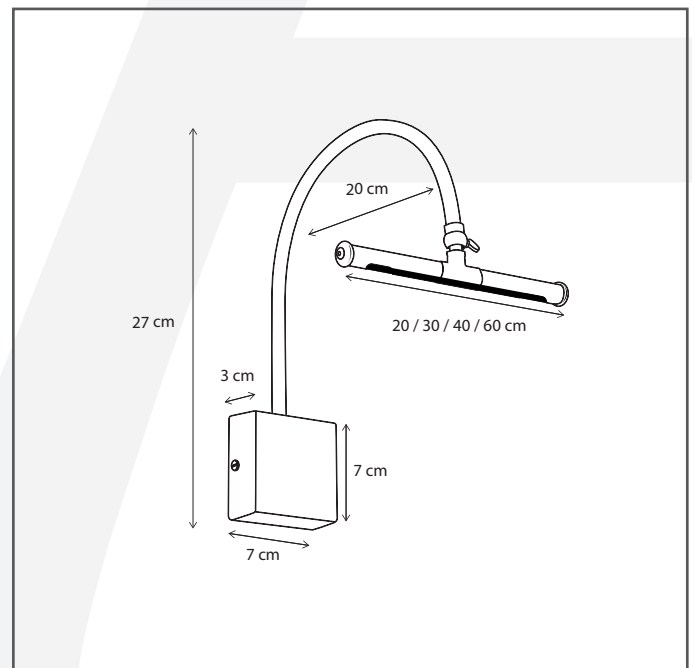

Authentage

Lighting - Verlichting - Eclairage - Beleuchtung
Belgian Design

Matisse invisible base 2700K - 30 cm

MAT027130

General information

| | |
|--------------|---------------|
| Location: | INDOOR |
| Application: | PICTURE LIGHT |
| Collection: | MATISSE |
| Material: | Frame: Brass |
| Finish: | Bronze |

Dimensions and weight

| | |
|--------------|-----|
| Length (cm): | - |
| Width (cm): | 30 |
| Height (cm): | 28 |
| Depth (cm): | 20 |
| Weight (kg): | 0,5 |

Product Specifications

| | |
|-----------------------------|------|
| Max. Wattage circuit 1 (W): | 2,8 |
| Max. Wattage circuit 2 (W): | |
| Voltage (V): | 230 |
| Fitting: | |
| Driver included: | Yes |
| Transformer included: | No |
| Dali: | No |
| Color Temperature (K): | 2700 |
| Integrated LED: | Yes |
| Lamps included: | - |
| IP rating (IP): | 20 |
| Dimmability remote: | No |
| Dimmability on product: | No |