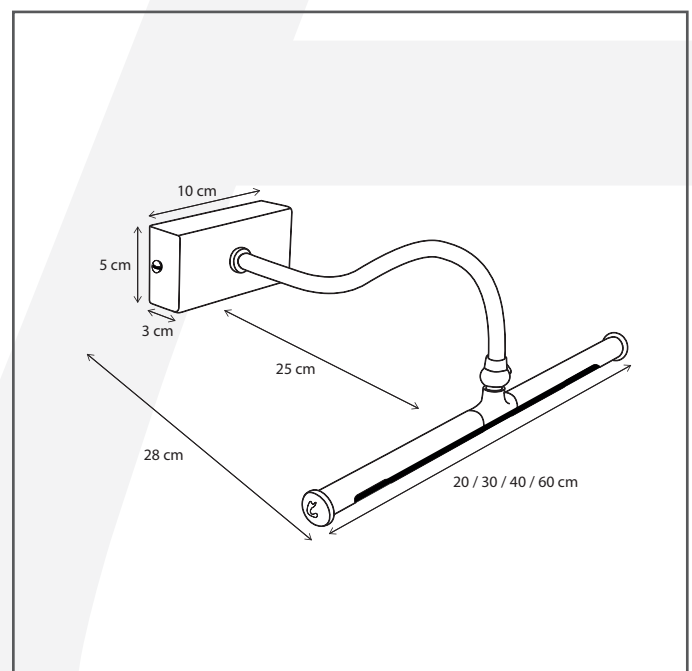

Authentage

Lighting - Verlichting - Eclairage - Beleuchtung
Belgian Design

Matisse rectangular base 2200K - 60 cm

MAT022R60

General information

Location:	INDOOR
Application:	PICTURE LIGHT
Collection:	MATISSE
Material:	Frame: Brass
Finish:	Bronze

Dimensions and weight

Length (cm):	-
Width (cm):	60
Height (cm):	11
Depth (cm):	25
Weight (kg):	0,4

Product Specifications

Max. Wattage circuit 1 (W):	7
Max. Wattage circuit 2 (W):	
Voltage (V):	230
Fitting:	
Driver included:	Yes
Transformer included:	No
Dali:	No
Color Temperature (K):	2200
Integrated LED:	Yes
Lamps included:	-
IP rating (IP):	20
Dimmability remote:	No
Dimmability on product:	No