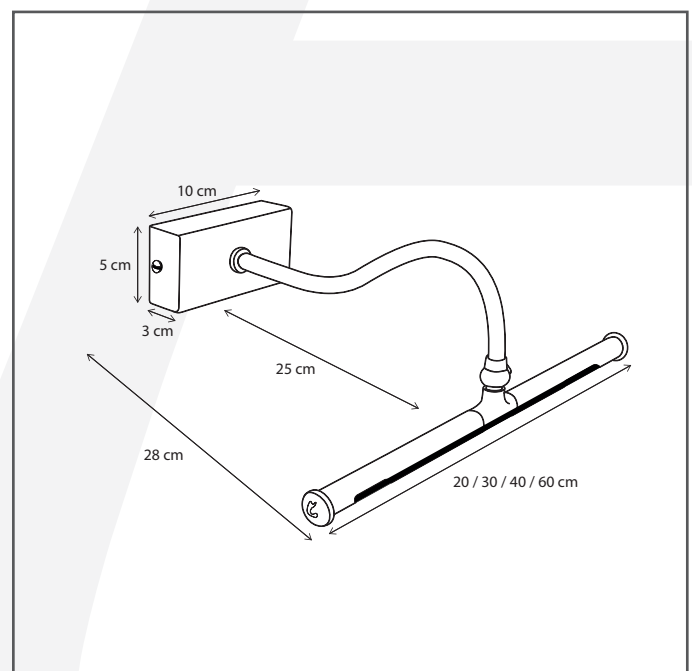

Authentage

Lighting - Verlichting - Eclairage - Beleuchtung
Belgian Design

Matisse rectangular base 2200K - 40 cm

MAT022R40

General information

Location:	INDOOR
Application:	PICTURE LIGHT
Collection:	MATISSE
Material:	Frame: Brass
Finish:	Bronze

Dimensions and weight

Length (cm):	-
Width (cm):	40
Height (cm):	11
Depth (cm):	25
Weight (kg):	0,4

Product Specifications

Max. Wattage circuit 1 (W):	4,2
Max. Wattage circuit 2 (W):	
Voltage (V):	230
Fitting:	
Driver included:	Yes
Transformer included:	No
Dali:	No
Color Temperature (K):	2200
Integrated LED:	Yes
Lamps included:	-
IP rating (IP):	20
Dimmability remote:	No
Dimmability on product:	No