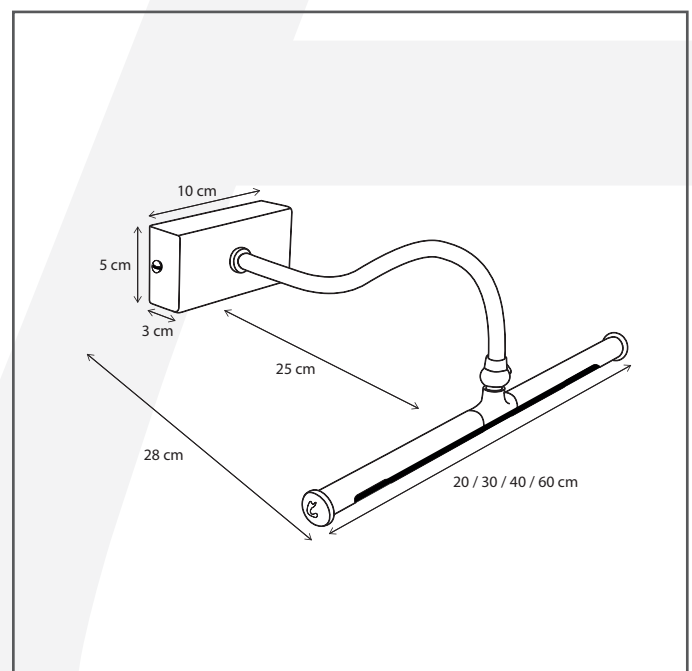

Authentage

Lighting - Verlichting - Eclairage - Beleuchtung
Belgian Design

Matisse rectangular base 2200K - 30 cm

MAT022R30

General information

Location:	INDOOR
Application:	PICTURE LIGHT
Collection:	MATISSE
Material:	Frame: Brass
Finish:	Bronze

Dimensions and weight

Length (cm):	-
Width (cm):	30
Height (cm):	11
Depth (cm):	25
Weight (kg):	0,4

Product Specifications

Max. Wattage circuit 1 (W):	2,8
Max. Wattage circuit 2 (W):	
Voltage (V):	230
Fitting:	
Driver included:	Yes
Transformer included:	No
Dali:	No
Color Temperature (K):	2200
Integrated LED:	Yes
Lamps included:	-
IP rating (IP):	20
Dimmability remote:	No
Dimmability on product:	No