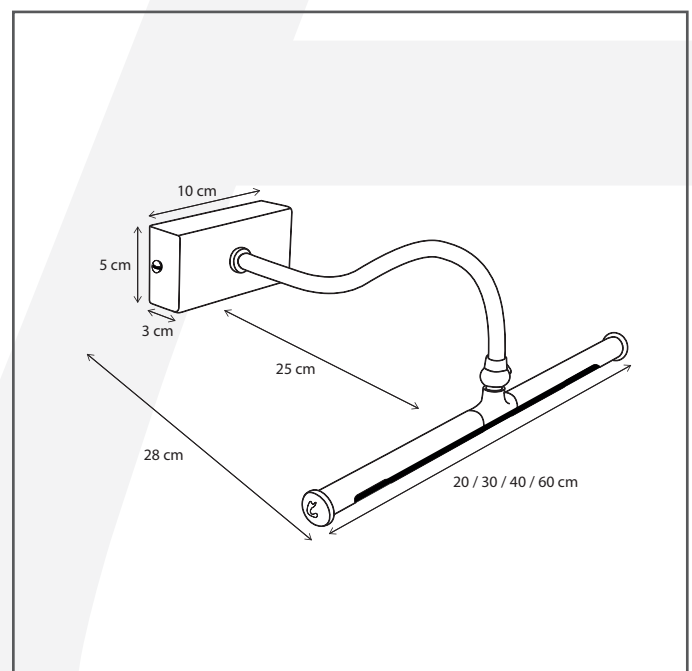

Authentage

Lighting - Verlichting - Eclairage - Beleuchtung
Belgian Design

Matisse rectangular base 2200K - 20 cm

MAT022R20

General information

| | |
|--------------|---------------|
| Location: | INDOOR |
| Application: | PICTURE LIGHT |
| Collection: | MATISSE |
| Material: | Frame: Brass |
| Finish: | Bronze |

Dimensions and weight

| | |
|--------------|-----|
| Length (cm): | - |
| Width (cm): | 20 |
| Height (cm): | 11 |
| Depth (cm): | 25 |
| Weight (kg): | 0,4 |

Product Specifications

| | |
|-----------------------------|------|
| Max. Wattage circuit 1 (W): | 1,4 |
| Max. Wattage circuit 2 (W): | |
| Voltage (V): | 230 |
| Fitting: | |
| Driver included: | Yes |
| Transformer included: | No |
| Dali: | No |
| Color Temperature (K): | 2200 |
| Integrated LED: | Yes |
| Lamps included: | - |
| IP rating (IP): | 20 |
| Dimmability remote: | No |
| Dimmability on product: | No |