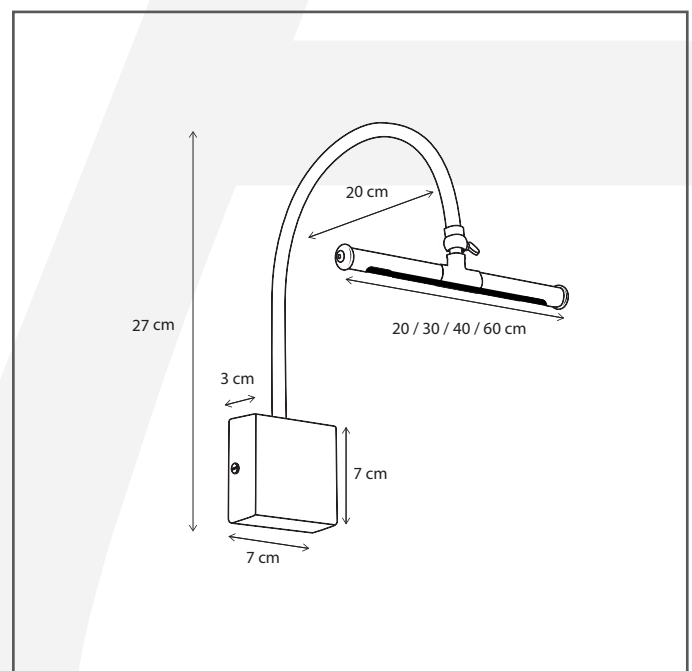

Authentage

Lighting - Verlichting - Eclairage - Beleuchtung
Belgian Design

Matisse invisible base 2200K - 60 cm

MAT022I60

General information

Location:	INDOOR
Application:	PICTURE LIGHT
Collection:	MATISSE
Material:	Frame: Brass
Finish:	Bronze

Dimensions and weight

Length (cm):	-
Width (cm):	60
Height (cm):	28
Depth (cm):	20
Weight (kg):	0,5

Product Specifications

Max. Wattage circuit 1 (W):	7
Max. Wattage circuit 2 (W):	
Voltage (V):	230
Fitting:	
Driver included:	Yes
Transformer included:	No
Dali:	No
Color Temperature (K):	2200
Integrated LED:	Yes
Lamps included:	-
IP rating (IP):	20
Dimmability remote:	No
Dimmability on product:	No

Matisse invisible base

For further questions don't hesitate to contact us via info@authentage.be or via 0032(0)3 355 10 40.