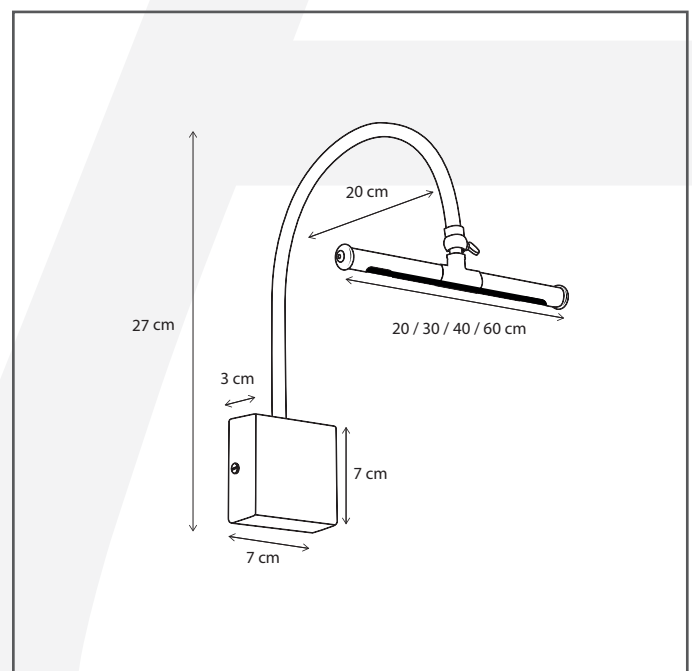

Authentage

Lighting - Verlichting - Eclairage - Beleuchtung
Belgian Design

Matisse invisible base 2200K - 40 cm

MAT022I40

General information

Location:	INDOOR
Application:	PICTURE LIGHT
Collection:	MATISSE
Material:	Frame: Brass
Finish:	Bronze

Dimensions and weight

Length (cm):	-
Width (cm):	40
Height (cm):	28
Depth (cm):	20
Weight (kg):	0,5

Product Specifications

Max. Wattage circuit 1 (W):	4,2
Max. Wattage circuit 2 (W):	
Voltage (V):	230
Fitting:	
Driver included:	Yes
Transformer included:	No
Dali:	No
Color Temperature (K):	2200
Integrated LED:	Yes
Lamps included:	-
IP rating (IP):	20
Dimmability remote:	No
Dimmability on product:	No