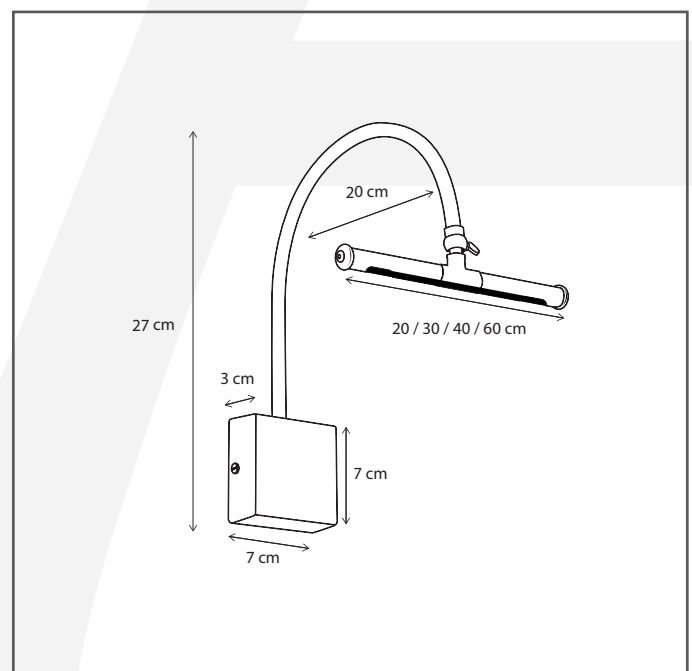

Authentage

Lighting - Verlichting - Eclairage - Beleuchtung
Belgian Design

Matisse invisible base 2200K - 30 cm

MAT022I30

General information

Location:	INDOOR
Application:	PICTURE LIGHT
Collection:	MATISSE
Material:	Frame: Brass
Finish:	Bronze

Dimensions and weight

Length (cm):	-
Width (cm):	30
Height (cm):	28
Depth (cm):	20
Weight (kg):	0,5

Product Specifications

Max. Wattage circuit 1 (W):	2,8
Max. Wattage circuit 2 (W):	
Voltage (V):	230
Fitting:	
Driver included:	Yes
Transformer included:	No
Dali:	No
Color Temperature (K):	2200
Integrated LED:	Yes
Lamps included:	-
IP rating (IP):	20
Dimmability remote:	No
Dimmability on product:	No