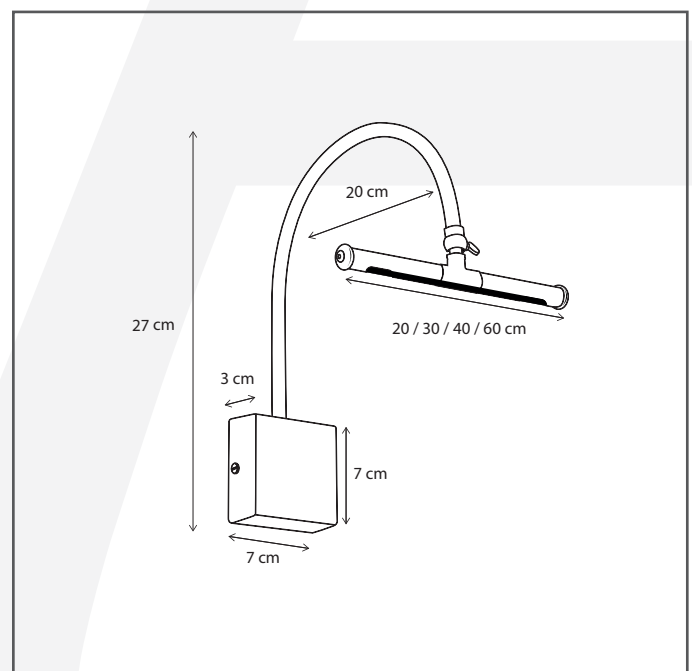

Authentage

Lighting - Verlichting - Eclairage - Beleuchtung
Belgian Design

Matisse invisible base 2200K - 20 cm

MAT022I20

General information

Location:	INDOOR
Application:	PICTURE LIGHT
Collection:	MATISSE
Material:	Frame: Brass
Finish:	Bronze

Dimensions and weight

Length (cm):	-
Width (cm):	20
Height (cm):	28
Depth (cm):	20
Weight (kg):	0,5

Product Specifications

Max. Wattage circuit 1 (W):	1,4
Max. Wattage circuit 2 (W):	
Voltage (V):	230
Fitting:	
Driver included:	Yes
Transformer included:	No
Dali:	No
Color Temperature (K):	2200
Integrated LED:	Yes
Lamps included:	-
IP rating (IP):	20
Dimmability remote:	No
Dimmability on product:	No

Matisse invisible base

For further questions don't hesitate to contact us via info@authentage.be or via 0032(0)3 355 10 40.