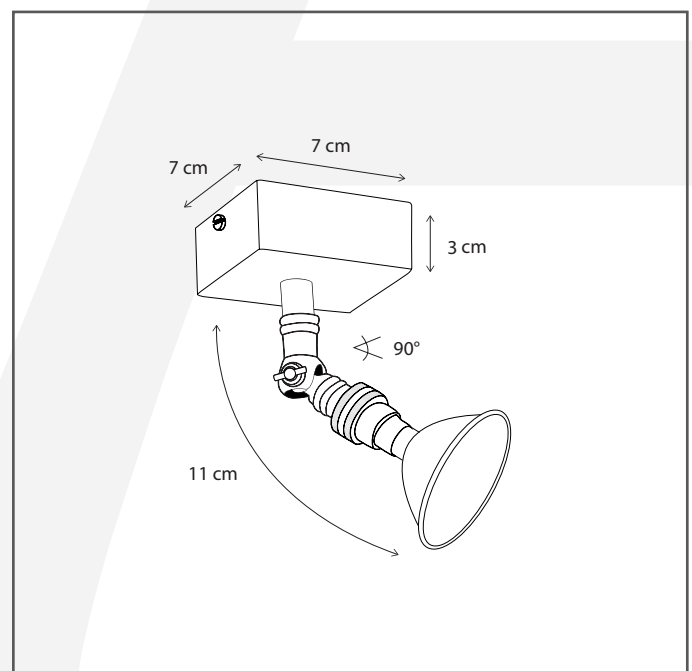

Authentage

Lighting - Verlichting - Eclairage - Beleuchtung
Belgian Design

Marron on square base

MAR2L1V70

General information

Location:	INDOOR
Application:	SPOT
Collection:	MARRON
Material:	Frame: Brass
Finish:	Chrome

Dimensions and weight

Length (cm):	-
Width (cm):	7
Height (cm):	14
Depth (cm):	7
Weight (kg):	0,383

Product Specifications

Max. Wattage circuit 1 (W):	8
Max. Wattage circuit 2 (W):	
Voltage (V):	230
Fitting:	BA15d
Driver included:	Yes
Transformer included:	No
Dali:	No
Color Temperature (K):	-
Integrated LED:	-
Lamps included:	No
IP rating (IP):	20
Dimmability remote:	Yes
Dimmability on product:	No

Marron on square base

For further questions don't hesitate to contact us via info@authentage.be or via 0032(0)3 355 10 40.